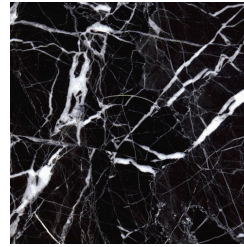

### METAL

Metal - Special Finishings

Cast Brass Gold

---

TOP

**STONE**

Stone Cat. A

Marble cat. A Bianco Carrara - Honed

Marble cat. A Bianco Carrara - Polished

Marble cat. A Black & Gold - Polished

Marble cat. A Black Marquina - Polished

Marble cat. A Emperador Dark - Polished

Marble cat. A Travertino Navona - Polished

Stone Cat. B