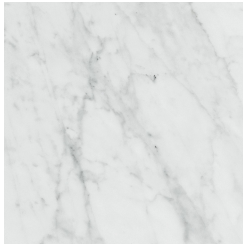

## DESCRIPTION

Base in cast brass, with metal frame in Gold finishing.

Top in stone from the collection. Partial engraving of the RC monogram, repeated in an all-over pattern, available for Sahara Noir marble version.

### METAL

Metal - Special Finishings

Cast Brass Gold

---

TOP

**STONE**

Stone Cat. A

Marble cat. A Bianco Carrara - Honed

Marble cat. A Bianco Carrara - Polished

Marble cat. A Black & Gold - Polished

Marble cat. A Black Marquina - Polished

Marble cat. A Emperador Dark - Polished

Marble cat. A Travertino Navona - Polished

Stone Cat. B