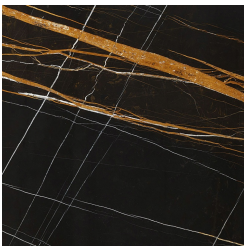

### METAL

Metal - Special Finishings

Cast Brass Gold

---

TOP

**STONE**

Stone Cat. A

Marble cat. A Bianco Carrara - Honed

Marble cat. A Bianco Carrara - Polished

Marble cat. A Black & Gold - Polished

Marble cat. A Black Marquina - Polished

Marble cat. A Emperador Dark - Polished

Marble cat. A Travertino Navona - Polished

Stone Cat. B

Marble cat. B Sahara Noir - Polished

Marble cat. B Versilys - Polished

Stone Cat. C

Marble cat. C Red  
Jasper - Polished

Marble cat. C  
Statuario Venato -  
Polished

Quartzite cat. C  
Emerald - Polished

Quartzite cat. C Taj  
Mahal Grey -  
Polished