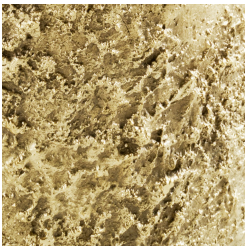

BASE

METAL

Metal - Special Finishings