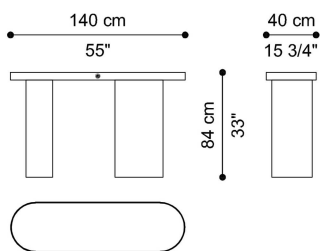

## DIMENSIONS

CONSOLE

**C.MOC.521.A**

L 140 D 40 H 84 CM

---