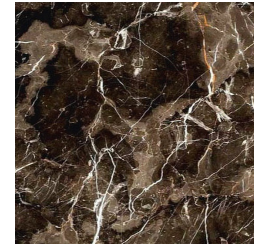

### METAL

Metal - Special Finishings

Cast Brass Gold

---

TOP

**STONE**

Stone Cat. A

Marble cat. A Bianco Carrara - Honed

Marble cat. A Bianco Carrara - Polished

Marble cat. A Black & Gold - Polished

Marble cat. A Black Marquina - Polished

Marble cat. A Emperador Dark - Polished

Marble cat. A Travertino Navona - Polished

Stone Cat. B

Marble cat. B Sahara Noir - Polished

Marble cat. B Versilys - Polished

Stone Cat. C

Marble cat. C Red  
Jasper - Polished

Marble cat. C  
Statuario Venato -  
Polished

Quartzite cat. C  
Emerald - Polished