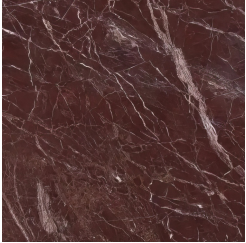

### METAL

Metal - Special Finishings

Cast Brass Gold

---

TOP

**STONE**

Stone Cat. A

Marble cat. A Bianco Carrara - Honed

Marble cat. A Bianco Carrara - Polished

Marble cat. A Black & Gold - Polished

Marble cat. A Black Marquina - Polished

Marble cat. A Emperador Dark - Polished

Marble cat. A Travertino Navona - Polished

Stone Cat. B

Marble cat. B Sahara Noir - Polished

Marble cat. B Versilys - Polished

Stone Cat. C

Marble cat. C Red  
Jasper - Polished

Marble cat. C  
Statuario Venato -  
Polished

Quartzite cat. C  
Emerald - Polished