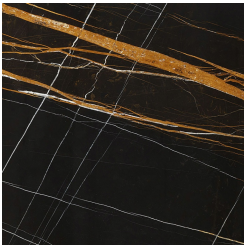

MOCO
CONSOLES

roberto cavalli
HOME
INTERIORS

DESCRIPTION

Base in cast brass, with metal frame in Gold finishing.
Top in Sahara Noir polished marble with partial engraved RC monogram.
Lower part of the top in MDF with matt lacquered finishing.

DIMENSIONS

CONSOLE
C.MOC.521.A

L 140 D 40 H 84 CM

TOP

MARBLE/ONYX

Marble cat. B Sahara
Noir - Polished