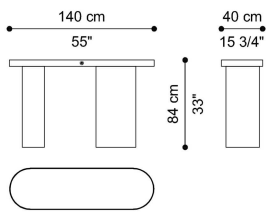

MOCO
CONSOLES

roberto cavalli
HOME
INTERIORS

DESCRIPTION

Base in cast brass, with metal frame in Gold finishing.
Top in Sahara Noir polished marble with partial engraved RC monogram.
Lower part of the top in MDF with matt lacquered finishing.

DIMENSIONS

CONSOLE
C.MOC.521.A

L 140 D 40 H 84 CM

TOP

MARBLE/ONYX

Marble cat. B Sahara
Noir - Polished