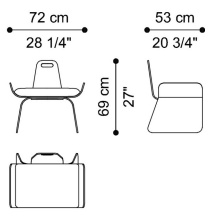

DIMENSIONS

ARMCHAIR C.IRA.228.A

L 72 D 53 H 69 CM

STRUCTURE

METAL

Metal Textured Gold

UPHOLSTERY

FABRIC / LEATHER