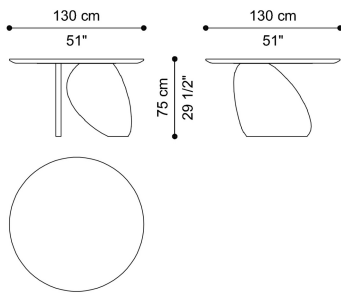

ALDABRA
TABLES

roberto cavalli
HOME
INTERIORS

DESCRIPTION

Top and structure in MDF with Egg Shell finishing.

DIMENSIONS

ENTRANCE TABLE
C.ALD.123.A

Ø 130 H 75 CM

STRUCTURE/TOP