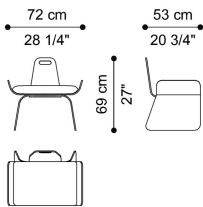

DIMENSIONS

ARMCHAIR C.IRA.028.A

L 72 D 53 H 69 CM

STRUCTURE

OUTDOOR METAL

Outdoor metal
Micaceous Iron -
Matt

Outdoor metal
Micaceous White -
Matt

Outdoor metal
Micaceous Bronze -
Matt