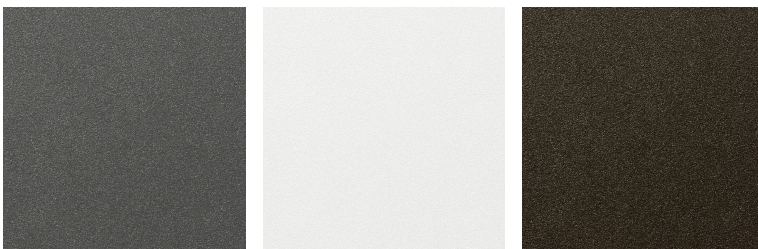

IRANJA
ARMCHAIRS

roberto cavalli
HOME
INTERIORS

DESCRIPTION

Structure in aluminium in the outdoor finishings from the collection.
Seat cushion in expansive polyurethane foam and water repellent canvas.
Upholstery in outdoor fabric from the collection.

DIMENSIONS

ARMCHAIR C.IRA.028.A

L 72 D 53 H 69 CM

STRUCTURE

OUTDOOR METAL

Outdoor metal
Micaceous Iron -
Matt

Outdoor metal
Micaceous White -
Matt

Outdoor metal
Micaceous Bronze -
Matt