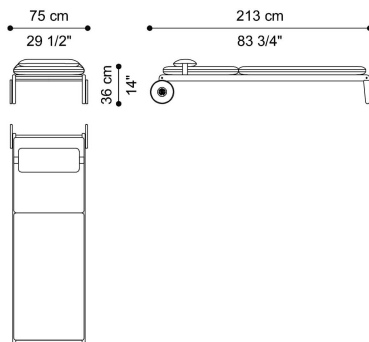

DIMENSIONS

SUNBED

C.CAP.025.A

L 75 D 213 H 36 CM

STRUCTURE

OUTDOOR WOOD

Solid Beechwood
Open Pore White
Lacquered

Solid Beechwood
Dyed Walnut