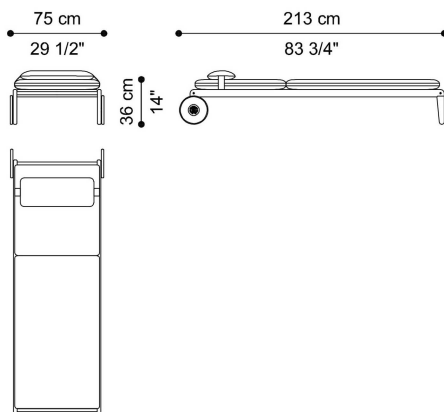

DIMENSIONS

SUNBED C.CAP.025.A

L 75 D 213 H 36 CM

OPTIONAL

OUTDOOR COVER

Idrospalm (backing 100% Polyester and coating 100% Polyurethane)

C.CAP.025.AXX

STRUCTURE