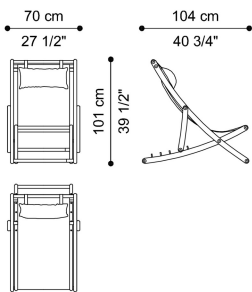

DIMENSIONS

DECK CHAIR

C.CAP.021.A

L 70 D 104 H 101 CM

STRUCTURE

OUTDOOR WOOD

Solid Beechwood
Open Pore White
Lacquered

Solid Beechwood
Dyed Walnut