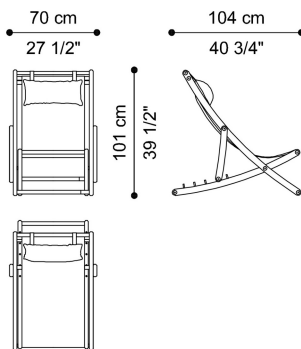

DIMENSIONS

DECK CHAIR C.CAP.021.A

L 70 D 104 H 101 CM

OPTIONAL

OUTDOOR COVER

Idrospalm (backing 100% Polyester and coating 100% Polyurethane)

C.CAP.021.AXX

STRUCTURE