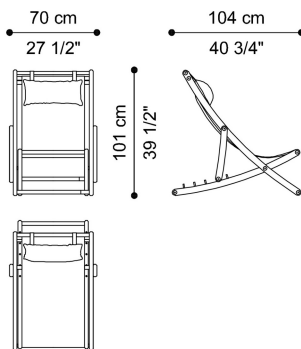

## DIMENSIONS

### DECK CHAIR C.CAP.021.A

L 70 D 104 H 101 CM

---