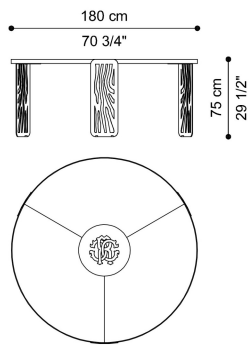

KALAHARI
TABLES

roberto cavalli
HOME
INTERIORS

DESCRIPTION

Top in porcelain gres Clay col. Dark or Light. Engraved RC monogram on the top.
Lower part of the top in marine plywood lacquered with matt finishing.
Structure in calendered iron with laser-cut animal design in the outdoor finishings from the collection.

DIMENSIONS

TABLE
C.KAL.033.A

Ø 180 H 75 CM

TABLE
C.KAL.033.B

Ø 160 H 75 CM

TABLE
C.KAL.033.C

Ø 119 H 75 CM

TOP