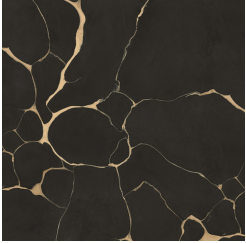

KALAHARI
TABLES

roberto cavalli
HOME
INTERIORS

DESCRIPTION

Top in porcelain gres Clay col. Dark or Light. Engraved RC monogram on the top.
Lower part of the top in marine plywood lacquered with matt finishing.
Structure in calendered iron with laser-cut animal design in the outdoor finishings from the collection.

DIMENSIONS

TABLE
C.KAL.033.A

Ø 180 H 75 CM

TABLE
C.KAL.033.B

Ø 160 H 75 CM

TABLE
C.KAL.033.C

Ø 119 H 75 CM

TOP

PORCELAIN GRES

Clay Dark Gres -
Matt

Clay Light Gres -
Matt

STRUCTURE

OUTDOOR METAL

Outdoor metal
Micaceous White -
Matt

Outdoor metal
Micaceous Iron -
Matt