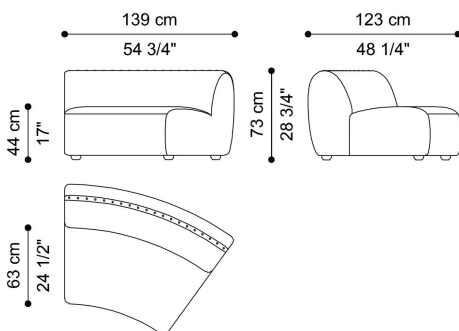

DIMENSIONS

SECTIONAL SOFA - END ELEMENT LEFT C.ELO.213.A

L 165 D 140 H 73 CM

SECTIONAL SOFA - END ELEMENT RIGHT C.ELO.213.B

L 165 D 140 H 73 CM

SECTIONAL SOFA - CENTRAL ELEMENT C.ELO.213.C

L 139 D 123 H 73 CM