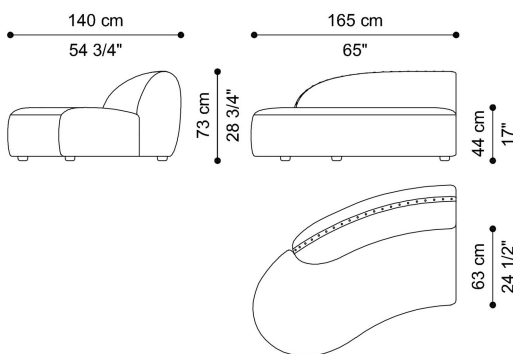

ELOBAY
SECTIONAL SOFAS

roberto cavalli
HOME
INTERIORS

DESCRIPTION

Structure in solid poplar wood and multilayer pine wood.
Under-seat frame with elastic webbing that guarantees springiness.
Seat in variable thickness high density expansive polyurethane foam.
Upholstery in fabric or leather from the collection. Metal decorative studs in gold finishing.

DIMENSIONS

SECTIONAL SOFA - END ELEMENT LEFT C.ELO.213.A

L 165 D 140 H 73 CM

SECTIONAL SOFA - END ELEMENT RIGHT C.ELO.213.B

L 165 D 140 H 73 CM

SECTIONAL SOFA - CENTRAL ELEMENT C.ELO.213.C

L 139 D 123 H 73 CM