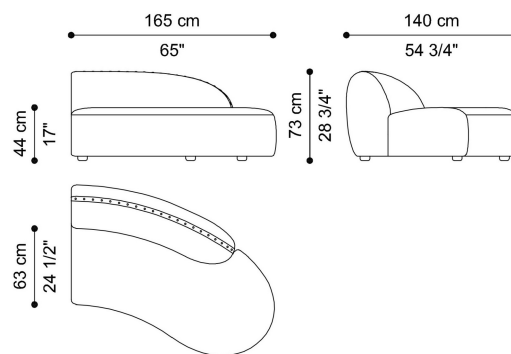

ELOBAY
SECTIONAL SOFAS

roberto cavalli
HOME
INTERIORS

DESCRIPTION

Structure in solid poplar wood and multilayer pine wood.
Under-seat frame with elastic webbing that guarantees springiness.
Seat in variable thickness high density expansive polyurethane foam.
Upholstery in fabric or leather from the collection. Metal decorative studs in gold finishing.

DIMENSIONS

SECTIONAL SOFA - END ELEMENT LEFT C.ELO.213.A

L 165 D 140 H 73 CM

SECTIONAL SOFA - END ELEMENT RIGHT C.ELO.213.B

L 165 D 140 H 73 CM

SECTIONAL SOFA - CENTRAL ELEMENT C.ELO.213.C

L 139 D 123 H 73 CM