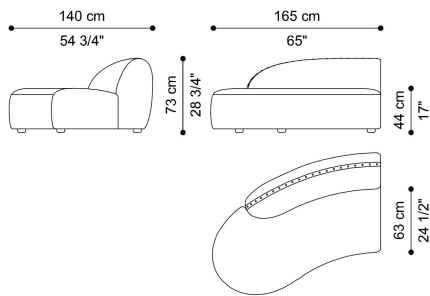

DESCRIPTION

Structure in solid poplar wood and multilayer pine wood.
Under-seat frame with elastic webbing that guarantees springiness.
Seat in variable thickness high density expansive polyurethane foam.
Upholstery in fabric or leather from the collection. Decorative elements in Gold finishing.

DIMENSIONS

SECTIONAL SOFA
END ELEMENT LEFT
C.ELO.213.A

L 165 D 140 H 73 CM

SECTIONAL SOFA
END ELEMENT RIGHT
C.ELO.213.B

L 165 D 140 H 73 CM

SECTIONAL SOFA
CENTRAL ELEMENT
C.ELO.213.C

L 139 D 123 H 73 CM

DECORATIVE ELEMENTS