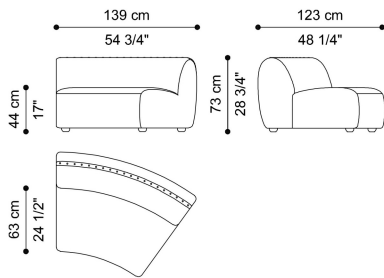

DIMENSIONS

SECTIONAL SOFA
END ELEMENT LEFT
C.ELO.213.A

L 165 D 140 H 73 CM

SECTIONAL SOFA
END ELEMENT RIGHT
C.ELO.213.B

L 165 D 140 H 73 CM

SECTIONAL SOFA
CENTRAL ELEMENT
C.ELO.213.C

L 139 D 123 H 73 CM

DECORATIVE ELEMENTS