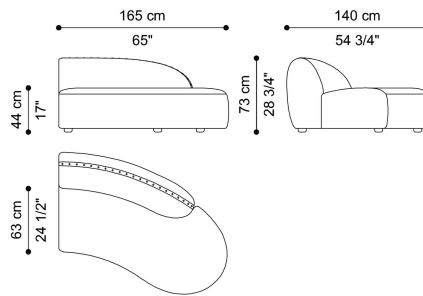

DESCRIPTION

Structure in solid poplar wood and multilayer pine wood.
Under-seat frame with elastic webbing that guarantees springiness.
Seat in variable thickness high density expansive polyurethane foam.
Upholstery in fabric or leather from the collection. Decorative elements in Gold finishing.

DIMENSIONS

SECTIONAL SOFA
END ELEMENT LEFT
C.ELO.213.A

L 165 D 140 H 73 CM

SECTIONAL SOFA
END ELEMENT RIGHT
C.ELO.213.B

L 165 D 140 H 73 CM

SECTIONAL SOFA
CENTRAL ELEMENT
C.ELO.213.C

L 139 D 123 H 73 CM

DECORATIVE ELEMENTS