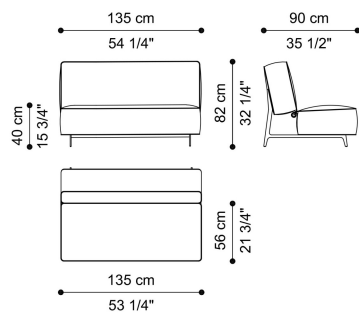

LEDA
SOFAS

roberto cavalli
HOME
INTERIORS

DESCRIPTION

Structure in laser-cut metal with Brushed Gold finishing.
Seat and backrest in multilayer poplar wood and variable thickness high density expansive polyurethane foam.
Upholstery in fabric cat. A Leda.
Brass plate with RC monogram on the back of the backrest.

DIMENSIONS

LOVESEAT

C.LED.226.A

L 135 D 90 H 82 CM

BASE

METAL

Metal Brushed Gold

UPHOLSTERY