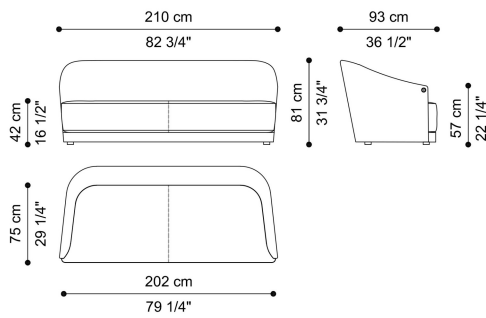

## DIMENSIONS

#### C.LED.211.A

L 210 D 93 H 81 CM

---

**BASE**

**WOOD**

Gold lacquered wood  
- Glossy

---

**UPHOLSTERY**