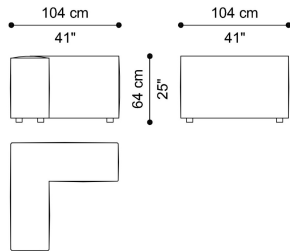

DIMENSIONS

SECTIONAL SOFA
SEAT ELEMENT A
C.DAH.013.A

L 104 D 67 H 39 CM

SECTIONAL SOFA
SEAT WITH BACK CUSHION ELEMENT B
C.DAH.013.B

L 104 D 87 H 39 CM

SECTIONAL SOFA
SEAT ELEMENT C
C.DAH.013.C

L 124 D 67 H 39 CM

DAHLAK SECTIONAL SOFAS

SECTIONAL SOFA POUF C.DAH.013.G

L 104 D 104 H 39 CM

SECTIONAL SOFA POUF C.DAH.013.H

L 124 D 124 H 39 CM

SECTIONAL SOFA CHAISE LONGUE WITH BACK CUSHION C.DAH.013.I

L 104 D 173 H 39 CM

SECTIONAL SOFA CHAISE LONGUE WITH BACK CUSHION C.DAH.013.J

L 124 D 213 H 39 CM

SECTIONAL SOFA BACK ELEMENT K C.DAH.013.K

L 104 D 38 H 64 CM

SECTIONAL SOFA BACK ELEMENT L C.DAH.013.L

L 124 D 38 H 64 CM

SECTIONAL SOFA
BACK CORNER ELEMENT M
C.DAH.013.M

L 104 D 104 H 64 CM

SECTIONAL SOFA
BACK CORNER ELEMENT N
C.DAH.013.N

L 124 D 124 H 64 CM

SECTIONAL SOFA
ARMERST ELEMENT O
C.DAH.013.O

L 38 D 104 H 50 CM

SECTIONAL SOFA
ARMERST ELEMENT P
C.DAH.013.P

L 38 D 124 H 50 CM

OPTIONAL

HOOK FOR DAHLAK SECTIONAL SOFA
EACH PIECE - NR. 02 HOOKS REQUIRED FOR EACH
ADJOINING SIDE
C.DAH.013.ZXX