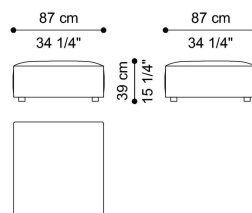

DIMENSIONS

SECTIONAL SOFA
SEAT ELEMENT A
C.DAH.013.A

L 104 D 67 H 39 CM

SECTIONAL SOFA
SEAT WITH BACK CUSHION ELEMENT B
C.DAH.013.B

L 104 D 87 H 39 CM

SECTIONAL SOFA
SEAT ELEMENT C
C.DAH.013.C

L 124 D 67 H 39 CM

SECTIONAL SOFA
SEAT WITH BACK CUSHION ELEMENT D
C.DAH.013.D

L 124 D 87 H 39 CM

SECTIONAL SOFA
SEAT CORNER ELEMENT E
C.DAH.013.E

L 67 D 67 H 39 CM

SECTIONAL SOFA
SEAT CORNER ELEMENT F
C.DAH.013.F

L 87 D 87 H 39 CM

DAHLAK SECTIONAL SOFAS

SECTIONAL SOFA POUF C.DAH.013.G

L 104 D 104 H 39 CM

SECTIONAL SOFA POUF C.DAH.013.H

L 124 D 124 H 39 CM

SECTIONAL SOFA CHAISE LONGUE WITH BACK CUSHION C.DAH.013.I

L 104 D 173 H 39 CM

SECTIONAL SOFA CHAISE LONGUE WITH BACK CUSHION C.DAH.013.J

L 124 D 213 H 39 CM

SECTIONAL SOFA BACK ELEMENT K C.DAH.013.K

L 104 D 38 H 64 CM

SECTIONAL SOFA BACK ELEMENT L C.DAH.013.L

L 124 D 38 H 64 CM

SECTIONAL SOFA
BACK CORNER ELEMENT M
C.DAH.013.M

L 104 D 104 H 64 CM