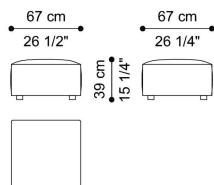

DIMENSIONS

SECTIONAL SOFA
SEAT ELEMENT A
C.DAH.013.A

L 104 D 67 H 39 CM

SECTIONAL SOFA
SEAT WITH BACK CUSHION ELEMENT B
C.DAH.013.B

L 104 D 87 H 39 CM

SECTIONAL SOFA
SEAT ELEMENT C
C.DAH.013.C

L 124 D 67 H 39 CM

SECTIONAL SOFA
SEAT WITH BACK CUSHION ELEMENT D
C.DAH.013.D

L 124 D 87 H 39 CM

SECTIONAL SOFA
SEAT CORNER ELEMENT E
C.DAH.013.E

L 67 D 67 H 39 CM

SECTIONAL SOFA
SEAT CORNER ELEMENT F
C.DAH.013.F

L 87 D 87 H 39 CM

L 124 D 213 H 39 CM

SECTIONAL SOFA BACK ELEMENT K C.DAH.013.K

L 104 D 38 H 64 CM

SECTIONAL SOFA BACK ELEMENT L C.DAH.013.L

L 124 D 38 H 64 CM

SECTIONAL SOFA
BACK CORNER ELEMENT M
C.DAH.013.M

L 104 D 104 H 64 CM

SECTIONAL SOFA
BACK CORNER ELEMENT N
C.DAH.013.N

L 124 D 124 H 64 CM

SECTIONAL SOFA
ARMERST ELEMENT O
C.DAH.013.O

L 38 D 104 H 50 CM

SECTIONAL SOFA
ARMERST ELEMENT P
C.DAH.013.P

L 38 D 124 H 50 CM

OPTIONAL

HOOK FOR DAHLAK SECTIONAL SOFA
EACH PIECE - NR. 02 HOOKS REQUIRED FOR EACH
ADJOINING SIDE
C.DAH.013.ZXX