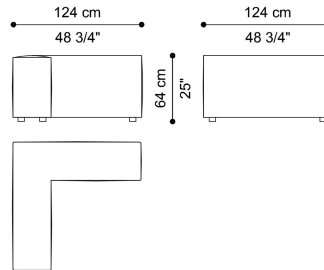

DIMENSIONS

SECTIONAL SOFA
SEAT ELEMENT A
C.DAH.013.A

L 104 D 67 H 39 CM

SECTIONAL SOFA
SEAT WITH BACK CUSHION ELEMENT B
C.DAH.013.B

L 104 D 87 H 39 CM

SECTIONAL SOFA
SEAT ELEMENT C
C.DAH.013.C

L 124 D 67 H 39 CM

DAHLAK SECTIONAL SOFAS

SECTIONAL SOFA POUF C.DAH.013.G

L 104 D 104 H 39 CM

SECTIONAL SOFA POUF C.DAH.013.H

L 124 D 124 H 39 CM

SECTIONAL SOFA CHAISE LONGUE WITH BACK CUSHION C.DAH.013.I

L 104 D 173 H 39 CM

SECTIONAL SOFA CHAISE LONGUE WITH BACK CUSHION C.DAH.013.J

L 124 D 213 H 39 CM

SECTIONAL SOFA BACK ELEMENT K C.DAH.013.K

L 104 D 38 H 64 CM

SECTIONAL SOFA BACK ELEMENT L C.DAH.013.L

L 124 D 38 H 64 CM

SECTIONAL SOFA
BACK CORNER ELEMENT M
C.DAH.013.M

L 104 D 104 H 64 CM

SECTIONAL SOFA
BACK CORNER ELEMENT N
C.DAH.013.N

L 124 D 124 H 64 CM

SECTIONAL SOFA
ARMERST ELEMENT O
C.DAH.013.O

L 38 D 104 H 50 CM

SECTIONAL SOFA
ARMERST ELEMENT P
C.DAH.013.P

L 38 D 124 H 50 CM

OPTIONAL

HOOK FOR DAHLAK SECTIONAL SOFA
EACH PIECE - NR. 02 HOOKS REQUIRED FOR EACH
ADJOINING SIDE
C.DAH.013.ZXX