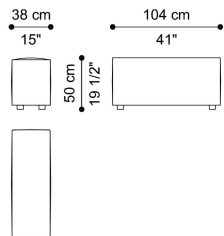

DIMENSIONS

SECTIONAL SOFA
SEAT ELEMENT A
C.DAH.013.A

L 104 D 67 H 39 CM

SECTIONAL SOFA
SEAT WITH BACK CUSHION ELEMENT B
C.DAH.013.B

L 104 D 87 H 39 CM

SECTIONAL SOFA
SEAT ELEMENT C
C.DAH.013.C

L 124 D 67 H 39 CM

DAHLAK SECTIONAL SOFAS

SECTIONAL SOFA POUF C.DAH.013.G

L 104 D 104 H 39 CM

SECTIONAL SOFA POUF C.DAH.013.H

L 124 D 124 H 39 CM

SECTIONAL SOFA CHAISE LONGUE WITH BACK CUSHION C.DAH.013.I

L 104 D 173 H 39 CM

SECTIONAL SOFA CHAISE LONGUE WITH BACK CUSHION C.DAH.013.J

L 124 D 213 H 39 CM

SECTIONAL SOFA BACK ELEMENT K C.DAH.013.K

L 104 D 38 H 64 CM

SECTIONAL SOFA BACK ELEMENT L C.DAH.013.L

L 124 D 38 H 64 CM

SECTIONAL SOFA
BACK CORNER ELEMENT M
C.DAH.013.M

L 104 D 104 H 64 CM

SECTIONAL SOFA
BACK CORNER ELEMENT N
C.DAH.013.N

L 124 D 124 H 64 CM

SECTIONAL SOFA
ARMERST ELEMENT O
C.DAH.013.O

L 38 D 104 H 50 CM

SECTIONAL SOFA
ARMERST ELEMENT P
C.DAH.013.P

L 38 D 124 H 50 CM

OPTIONAL

HOOK FOR DAHLAK SECTIONAL SOFA
EACH PIECE - NR. 02 HOOKS REQUIRED FOR EACH
ADJOINING SIDE
C.DAH.013.ZXX