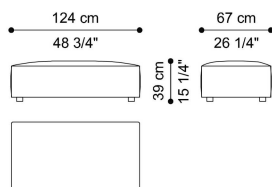

DIMENSIONS

SECTIONAL SOFA
SEAT ELEMENT A
C.DAH.013.A

L 104 D 67 H 39 CM

SECTIONAL SOFA
SEAT WITH BACK CUSHION ELEMENT B
C.DAH.013.B

L 104 D 87 H 39 CM

SECTIONAL SOFA
SEAT ELEMENT C
C.DAH.013.C

L 124 D 67 H 39 CM

SECTIONAL SOFA
SEAT WITH BACK CUSHION ELEMENT D
C.DAH.013.D

L 124 D 87 H 39 CM

SECTIONAL SOFA
SEAT CORNER ELEMENT E
C.DAH.013.E

L 67 D 67 H 39 CM

SECTIONAL SOFA
SEAT CORNER ELEMENT F
C.DAH.013.F

L 87 D 87 H 39 CM

L 124 D 213 H 39 CM

SECTIONAL SOFA BACK ELEMENT K C.DAH.013.K

L 104 D 38 H 64 CM

SECTIONAL SOFA BACK ELEMENT L C.DAH.013.L

L 124 D 38 H 64 CM

SECTIONAL SOFA
BACK CORNER ELEMENT M
C.DAH.013.M

L 104 D 104 H 64 CM

SECTIONAL SOFA
BACK CORNER ELEMENT N
C.DAH.013.N

L 124 D 124 H 64 CM

SECTIONAL SOFA
ARMERST ELEMENT O
C.DAH.013.O

L 38 D 104 H 50 CM

SECTIONAL SOFA
ARMERST ELEMENT P
C.DAH.013.P

L 38 D 124 H 50 CM

OPTIONAL

HOOK FOR DAHLAK SECTIONAL SOFA
EACH PIECE - NR. 02 HOOKS REQUIRED FOR EACH
ADJOINING SIDE
C.DAH.013.ZXX