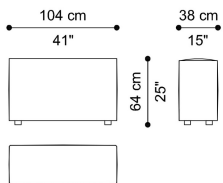

DIMENSIONS

SECTIONAL SOFA
SEAT ELEMENT A
C.DAH.013.A

L 104 D 67 H 39 CM

SECTIONAL SOFA
SEAT WITH BACK CUSHION ELEMENT B
C.DAH.013.B

L 104 D 87 H 39 CM

SECTIONAL SOFA
SEAT ELEMENT C
C.DAH.013.C

L 124 D 67 H 39 CM

SECTIONAL SOFA
SEAT WITH BACK CUSHION ELEMENT D
C.DAH.013.D

L 124 D 87 H 39 CM

SECTIONAL SOFA
SEAT CORNER ELEMENT E
C.DAH.013.E

L 67 D 67 H 39 CM

SECTIONAL SOFA
SEAT CORNER ELEMENT F
C.DAH.013.F

L 87 D 87 H 39 CM

DAHLAK SECTIONAL SOFAS

SECTIONAL SOFA POUF C.DAH.013.G

L 104 D 104 H 39 CM

SECTIONAL SOFA POUF C.DAH.013.H

L 124 D 124 H 39 CM

SECTIONAL SOFA CHAISE LONGUE WITH BACK CUSHION C.DAH.013.I

L 104 D 173 H 39 CM

SECTIONAL SOFA CHAISE LONGUE WITH BACK CUSHION C.DAH.013.J

L 124 D 213 H 39 CM

SECTIONAL SOFA BACK ELEMENT K C.DAH.013.K

L 104 D 38 H 64 CM

SECTIONAL SOFA BACK ELEMENT L C.DAH.013.L

L 124 D 38 H 64 CM

SECTIONAL SOFA
BACK CORNER ELEMENT M
C.DAH.013.M

L 104 D 104 H 64 CM