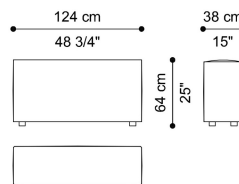

DIMENSIONS

SECTIONAL SOFA
SEAT ELEMENT A
C.DAH.013.A

L 104 D 67 H 39 CM

SECTIONAL SOFA
SEAT WITH BACK CUSHION ELEMENT B
C.DAH.013.B

L 104 D 87 H 39 CM

SECTIONAL SOFA
SEAT ELEMENT C
C.DAH.013.C

L 124 D 67 H 39 CM

SECTIONAL SOFA
SEAT WITH BACK CUSHION ELEMENT D
C.DAH.013.D

L 124 D 87 H 39 CM

SECTIONAL SOFA
SEAT CORNER ELEMENT E
C.DAH.013.E

L 67 D 67 H 39 CM

SECTIONAL SOFA
SEAT CORNER ELEMENT F
C.DAH.013.F

L 87 D 87 H 39 CM

DAHLAK SECTIONAL SOFAS

SECTIONAL SOFA POUF C.DAH.013.G

L 104 D 104 H 39 CM

SECTIONAL SOFA POUF C.DAH.013.H

L 124 D 124 H 39 CM

SECTIONAL SOFA CHAISE LONGUE WITH BACK CUSHION C.DAH.013.I

L 104 D 173 H 39 CM

SECTIONAL SOFA CHAISE LONGUE WITH BACK CUSHION C.DAH.013.J

L 124 D 213 H 39 CM

SECTIONAL SOFA BACK ELEMENT K C.DAH.013.K

L 104 D 38 H 64 CM

SECTIONAL SOFA BACK ELEMENT L C.DAH.013.L

L 124 D 38 H 64 CM

SECTIONAL SOFA
BACK CORNER ELEMENT M
C.DAH.013.M

L 104 D 104 H 64 CM