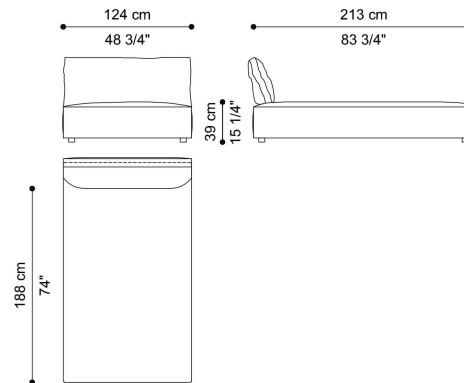

DIMENSIONS

SECTIONAL SOFA
SEAT ELEMENT A
C.DAH.013.A

L 104 D 67 H 39 CM

SECTIONAL SOFA
SEAT WITH BACK CUSHION ELEMENT B
C.DAH.013.B

L 104 D 87 H 39 CM

SECTIONAL SOFA
SEAT ELEMENT C
C.DAH.013.C

L 124 D 67 H 39 CM

SECTIONAL SOFA
SEAT WITH BACK CUSHION ELEMENT D
C.DAH.013.D

L 124 D 87 H 39 CM

SECTIONAL SOFA
SEAT CORNER ELEMENT E
C.DAH.013.E

L 67 D 67 H 39 CM

SECTIONAL SOFA
SEAT CORNER ELEMENT F
C.DAH.013.F

L 87 D 87 H 39 CM

DAHLAK SECTIONAL SOFAS

SECTIONAL SOFA POUF C.DAH.013.G

L 104 D 104 H 39 CM

SECTIONAL SOFA POUF C.DAH.013.H

L 124 D 124 H 39 CM

SECTIONAL SOFA CHAISE LONGUE WITH BACK CUSHION C.DAH.013.I

L 104 D 173 H 39 CM

SECTIONAL SOFA CHAISE LONGUE WITH BACK CUSHION C.DAH.013.J

L 124 D 213 H 39 CM

SECTIONAL SOFA BACK ELEMENT K C.DAH.013.K

L 104 D 38 H 64 CM

SECTIONAL SOFA BACK ELEMENT L C.DAH.013.L

L 124 D 38 H 64 CM

SECTIONAL SOFA
BACK CORNER ELEMENT M
C.DAH.013.M

L 104 D 104 H 64 CM