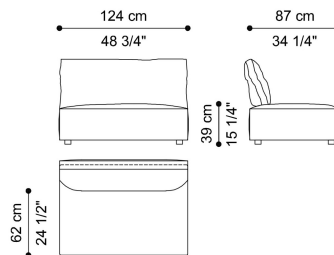

DIMENSIONS

SECTIONAL SOFA
SEAT ELEMENT A
C.DAH.013.A

L 104 D 67 H 39 CM

SECTIONAL SOFA
SEAT WITH BACK CUSHION ELEMENT B
C.DAH.013.B

L 104 D 87 H 39 CM

SECTIONAL SOFA
SEAT ELEMENT C
C.DAH.013.C

L 124 D 67 H 39 CM

SECTIONAL SOFA
SEAT WITH BACK CUSHION ELEMENT D
C.DAH.013.D

L 124 D 87 H 39 CM

SECTIONAL SOFA
SEAT CORNER ELEMENT E
C.DAH.013.E

L 67 D 67 H 39 CM

SECTIONAL SOFA
SEAT CORNER ELEMENT F
C.DAH.013.F

L 87 D 87 H 39 CM

L 124 D 213 H 39 CM

SECTIONAL SOFA BACK ELEMENT K C.DAH.013.K

L 104 D 38 H 64 CM

SECTIONAL SOFA BACK ELEMENT L C.DAH.013.L

L 124 D 38 H 64 CM

SECTIONAL SOFA
BACK CORNER ELEMENT M
C.DAH.013.M

L 104 D 104 H 64 CM

SECTIONAL SOFA
BACK CORNER ELEMENT N
C.DAH.013.N

L 124 D 124 H 64 CM

SECTIONAL SOFA
ARMERST ELEMENT O
C.DAH.013.O

L 38 D 104 H 50 CM

SECTIONAL SOFA
ARMERST ELEMENT P
C.DAH.013.P

L 38 D 124 H 50 CM

OPTIONAL

HOOK FOR DAHLAK SECTIONAL SOFA
EACH PIECE - NR. 02 HOOKS REQUIRED FOR EACH
ADJOINING SIDE
C.DAH.013.ZXX