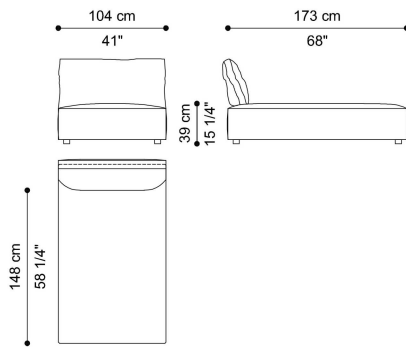

DIMENSIONS

SECTIONAL SOFA
SEAT ELEMENT A
C.DAH.013.A

L 104 D 67 H 39 CM

SECTIONAL SOFA
SEAT WITH BACK CUSHION ELEMENT B
C.DAH.013.B

L 104 D 87 H 39 CM

SECTIONAL SOFA
SEAT ELEMENT C
C.DAH.013.C

L 124 D 67 H 39 CM

SECTIONAL SOFA
SEAT WITH BACK CUSHION ELEMENT D
C.DAH.013.D

L 124 D 87 H 39 CM

SECTIONAL SOFA
SEAT CORNER ELEMENT E
C.DAH.013.E

L 67 D 67 H 39 CM

SECTIONAL SOFA
SEAT CORNER ELEMENT F
C.DAH.013.F

L 87 D 87 H 39 CM

DAHLAK SECTIONAL SOFAS

SECTIONAL SOFA POUF C.DAH.013.G

L 104 D 104 H 39 CM

SECTIONAL SOFA POUF C.DAH.013.H

L 124 D 124 H 39 CM

SECTIONAL SOFA CHAISE LONGUE WITH BACK CUSHION C.DAH.013.I

L 104 D 173 H 39 CM

SECTIONAL SOFA CHAISE LONGUE WITH BACK CUSHION C.DAH.013.J

L 124 D 213 H 39 CM

SECTIONAL SOFA BACK ELEMENT K C.DAH.013.K

L 104 D 38 H 64 CM

SECTIONAL SOFA BACK ELEMENT L C.DAH.013.L

L 124 D 38 H 64 CM

SECTIONAL SOFA
BACK CORNER ELEMENT M
C.DAH.013.M

L 104 D 104 H 64 CM