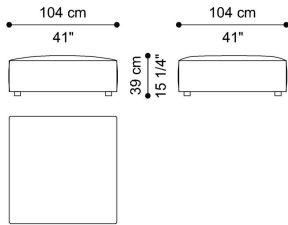

DIMENSIONS

SECTIONAL SOFA
SEAT ELEMENT A
C.DAH.013.A

L 104 D 67 H 39 CM

SECTIONAL SOFA
SEAT WITH BACK CUSHION ELEMENT B
C.DAH.013.B

L 104 D 87 H 39 CM

SECTIONAL SOFA
SEAT ELEMENT C
C.DAH.013.C

L 124 D 67 H 39 CM

SECTIONAL SOFA
SEAT WITH BACK CUSHION ELEMENT D
C.DAH.013.D

L 124 D 87 H 39 CM

SECTIONAL SOFA
SEAT CORNER ELEMENT E
C.DAH.013.E

L 67 D 67 H 39 CM

SECTIONAL SOFA
SEAT CORNER ELEMENT F
C.DAH.013.F

L 87 D 87 H 39 CM

DAHLAK SECTIONAL SOFAS

SECTIONAL SOFA POUF C.DAH.013.G

L 104 D 104 H 39 CM

SECTIONAL SOFA POUF C.DAH.013.H

L 124 D 124 H 39 CM

SECTIONAL SOFA CHAISE LONGUE WITH BACK CUSHION C.DAH.013.I

L 104 D 173 H 39 CM

SECTIONAL SOFA CHAISE LONGUE WITH BACK CUSHION C.DAH.013.J

L 124 D 213 H 39 CM

SECTIONAL SOFA BACK ELEMENT K C.DAH.013.K

L 104 D 38 H 64 CM

SECTIONAL SOFA BACK ELEMENT L C.DAH.013.L

L 124 D 38 H 64 CM

SECTIONAL SOFA
BACK CORNER ELEMENT M
C.DAH.013.M

L 104 D 104 H 64 CM