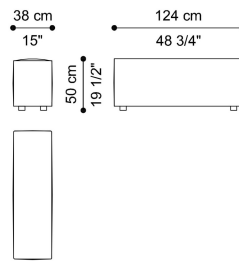

DIMENSIONS

SECTIONAL SOFA
SEAT ELEMENT A
C.DAH.013.A

L 104 D 67 H 39 CM

SECTIONAL SOFA
SEAT WITH BACK CUSHION ELEMENT B
C.DAH.013.B

L 104 D 87 H 39 CM

SECTIONAL SOFA
SEAT ELEMENT C
C.DAH.013.C

L 124 D 67 H 39 CM

SECTIONAL SOFA
SEAT WITH BACK CUSHION ELEMENT D
C.DAH.013.D

L 124 D 87 H 39 CM

SECTIONAL SOFA
SEAT CORNER ELEMENT E
C.DAH.013.E

L 67 D 67 H 39 CM

SECTIONAL SOFA
SEAT CORNER ELEMENT F
C.DAH.013.F

L 87 D 87 H 39 CM

L 124 D 213 H 39 CM

SECTIONAL SOFA BACK ELEMENT K C.DAH.013.K

L 104 D 38 H 64 CM

SECTIONAL SOFA BACK ELEMENT L C.DAH.013.L

L 124 D 38 H 64 CM

SECTIONAL SOFA
BACK CORNER ELEMENT M
C.DAH.013.M

L 104 D 104 H 64 CM

SECTIONAL SOFA
BACK CORNER ELEMENT N
C.DAH.013.N

L 124 D 124 H 64 CM

SECTIONAL SOFA
ARMERST ELEMENT O
C.DAH.013.O

L 38 D 104 H 50 CM

SECTIONAL SOFA
ARMERST ELEMENT P
C.DAH.013.P

L 38 D 124 H 50 CM

OPTIONAL

HOOK FOR DAHLAK SECTIONAL SOFA
EACH PIECE - NR. 02 HOOKS REQUIRED FOR EACH
ADJOINING SIDE
C.DAH.013.ZXX