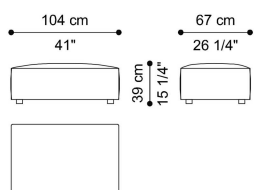

DIMENSIONS

SECTIONAL SOFA
SEAT ELEMENT A
C.DAH.013.A

L 104 D 67 H 39 CM

SECTIONAL SOFA
SEAT WITH BACK CUSHION ELEMENT B
C.DAH.013.B

L 104 D 87 H 39 CM

SECTIONAL SOFA
SEAT ELEMENT C
C.DAH.013.C

L 124 D 67 H 39 CM

SECTIONAL SOFA
SEAT WITH BACK CUSHION ELEMENT D
C.DAH.013.D

L 124 D 87 H 39 CM

SECTIONAL SOFA
SEAT CORNER ELEMENT E
C.DAH.013.E

L 67 D 67 H 39 CM

SECTIONAL SOFA
SEAT CORNER ELEMENT F
C.DAH.013.F

L 87 D 87 H 39 CM

L 124 D 213 H 39 CM

SECTIONAL SOFA BACK ELEMENT K C.DAH.013.K

L 104 D 38 H 64 CM

SECTIONAL SOFA BACK ELEMENT L C.DAH.013.L

L 124 D 38 H 64 CM

SECTIONAL SOFA
BACK CORNER ELEMENT M
C.DAH.013.M

L 104 D 104 H 64 CM

SECTIONAL SOFA
BACK CORNER ELEMENT N
C.DAH.013.N

L 124 D 124 H 64 CM

SECTIONAL SOFA
ARMERST ELEMENT O
C.DAH.013.O

L 38 D 104 H 50 CM

SECTIONAL SOFA
ARMERST ELEMENT P
C.DAH.013.P

L 38 D 124 H 50 CM

OPTIONAL

HOOK FOR DAHLAK SECTIONAL SOFA
EACH PIECE - NR. 02 HOOKS REQUIRED FOR EACH
ADJOINING SIDE
C.DAH.013.ZXX