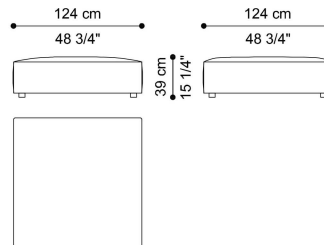

DIMENSIONS

SECTIONAL SOFA
SEAT ELEMENT A
C.DAH.013.A

L 104 D 67 H 39 CM

SECTIONAL SOFA
SEAT WITH BACK CUSHION ELEMENT B
C.DAH.013.B

L 104 D 87 H 39 CM

SECTIONAL SOFA
SEAT ELEMENT C
C.DAH.013.C

L 124 D 67 H 39 CM

SECTIONAL SOFA
SEAT WITH BACK CUSHION ELEMENT D
C.DAH.013.D

L 124 D 87 H 39 CM

SECTIONAL SOFA
SEAT CORNER ELEMENT E
C.DAH.013.E

L 67 D 67 H 39 CM

SECTIONAL SOFA
SEAT CORNER ELEMENT F
C.DAH.013.F

L 87 D 87 H 39 CM

DAHLAK SECTIONAL SOFAS

SECTIONAL SOFA POUF C.DAH.013.G

L 104 D 104 H 39 CM

SECTIONAL SOFA POUF C.DAH.013.H

L 124 D 124 H 39 CM

SECTIONAL SOFA CHAISE LONGUE WITH BACK CUSHION C.DAH.013.I

L 104 D 173 H 39 CM

SECTIONAL SOFA CHAISE LONGUE WITH BACK CUSHION C.DAH.013.J

L 124 D 213 H 39 CM

SECTIONAL SOFA BACK ELEMENT K C.DAH.013.K

L 104 D 38 H 64 CM

SECTIONAL SOFA BACK ELEMENT L C.DAH.013.L

L 124 D 38 H 64 CM

SECTIONAL SOFA
BACK CORNER ELEMENT M
C.DAH.013.M

L 104 D 104 H 64 CM