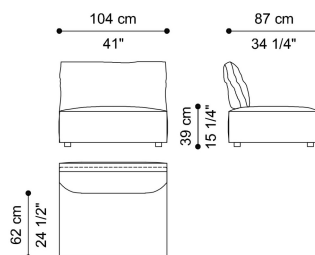

DIMENSIONS

SECTIONAL SOFA
SEAT ELEMENT A
C.DAH.013.A

L 104 D 67 H 39 CM

SECTIONAL SOFA
SEAT WITH BACK CUSHION ELEMENT B
C.DAH.013.B

L 104 D 87 H 39 CM

SECTIONAL SOFA
SEAT ELEMENT C
C.DAH.013.C

L 124 D 67 H 39 CM

SECTIONAL SOFA
SEAT WITH BACK CUSHION ELEMENT D
C.DAH.013.D

L 124 D 87 H 39 CM

SECTIONAL SOFA
SEAT CORNER ELEMENT E
C.DAH.013.E

L 67 D 67 H 39 CM

SECTIONAL SOFA
SEAT CORNER ELEMENT F
C.DAH.013.F

L 87 D 87 H 39 CM

L 124 D 213 H 39 CM

SECTIONAL SOFA BACK ELEMENT K C.DAH.013.K

L 104 D 38 H 64 CM

SECTIONAL SOFA BACK ELEMENT L C.DAH.013.L

L 124 D 38 H 64 CM

SECTIONAL SOFA
BACK CORNER ELEMENT M
C.DAH.013.M

L 104 D 104 H 64 CM

SECTIONAL SOFA
BACK CORNER ELEMENT N
C.DAH.013.N

L 124 D 124 H 64 CM

SECTIONAL SOFA
ARMERST ELEMENT O
C.DAH.013.O

L 38 D 104 H 50 CM

SECTIONAL SOFA
ARMERST ELEMENT P
C.DAH.013.P

L 38 D 124 H 50 CM

OPTIONAL

HOOK FOR DAHLAK SECTIONAL SOFA
EACH PIECE - NR. 02 HOOKS REQUIRED FOR EACH
ADJOINING SIDE
C.DAH.013.ZXX