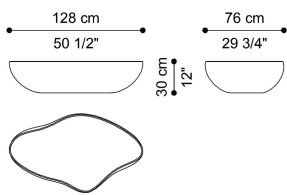

MERU  
LOW TABLES

roberto cavalli  
HOME  
INTERIORS

---

**DESCRIPTION**

Irregularly shaped structure in polyurethane resin with Antique Bronze finishing.  
Top in printed extra-clear glass with back painted in Black or Ivory colour.  
Available with Snake or Flowering design.

---

**DIMENSIONS**

LOW TABLE  
**C.MER.231.A**

L 128 D 76 H 30 CM