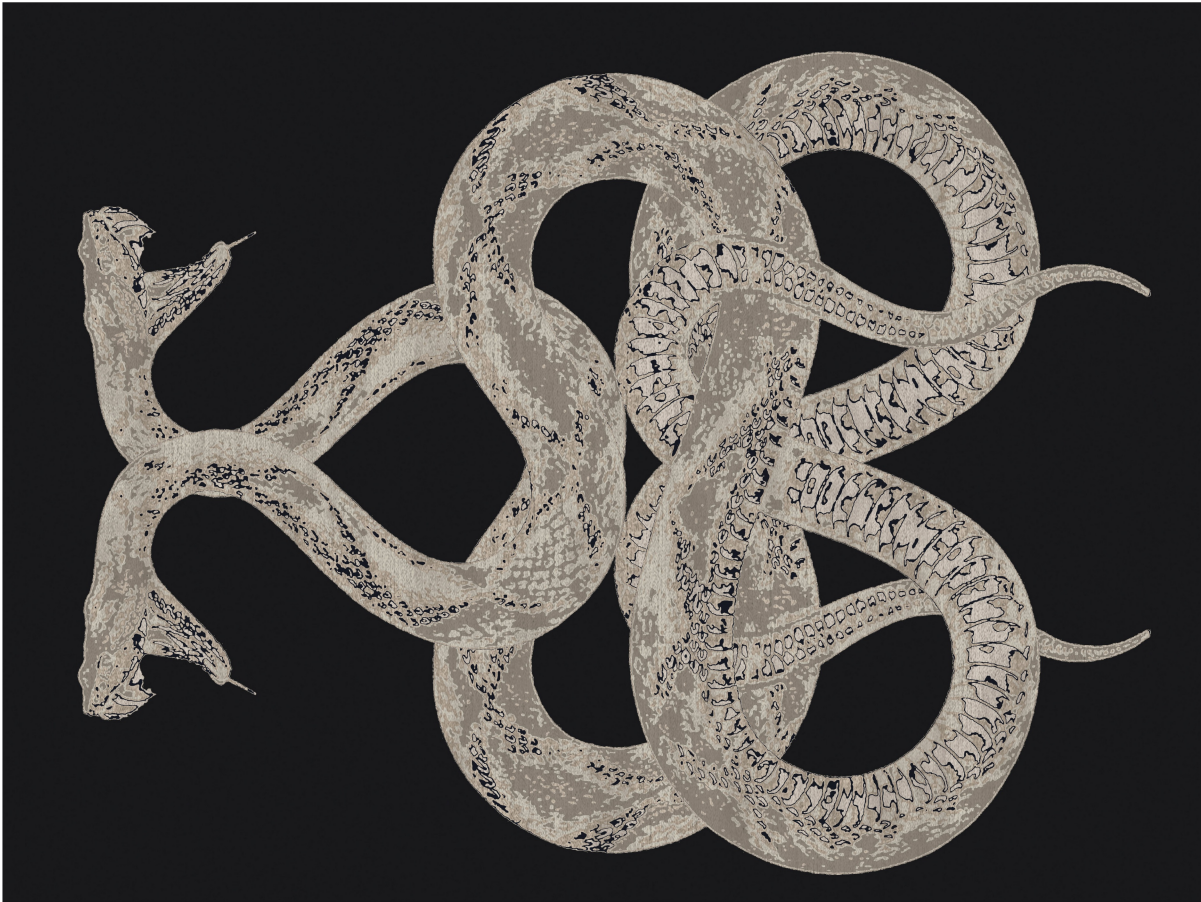

SNAKE
RUGS

roberto cavalli
HOME
INTERIORS

DESCRIPTION

High density handknotted rug in wool and viscose (C.SNA.571.AMX) or superior handtufted in New Zealand wool and bamboo silk relief (C.SNA.571.BMX).

Colours available: Beige - Pink - Ochre.

DIMENSIONS

RUG - PRICE X SQM WITHIN 12 SQM.
OVER 12 SQM 20% SURCHARGE.

C.SNA.571.AMX

RUG - PRICE X SQM WITHIN 12 SQM.
OVER 12 SQM 20% SURCHARGE.

C.SNA.571.BMX