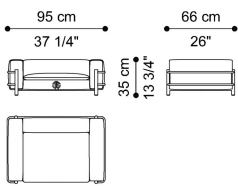

DIMENSIONS

PET ACCESSORIES

C.WIL.371.A

L 95 D 66 H 35 CM

STRUCTURE

METAL

Metal Gold - Glossy

UPHOLSTERY