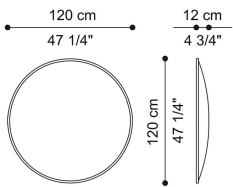

DESCRIPTION

Convex mirror with frame in sheet metal with Antique Bronze finishing.

DIMENSIONS

MIRROR
C.WIT.511.A

Ø 120 D 12 CM

MIRROR

MIRROR

Natural Mirror