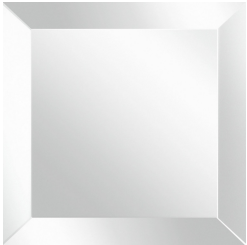

DESCRIPTION

Convex mirror with frame in sheet metal with Antique Bronze finishing.

DIMENSIONS

MIRROR
C.WIT.511.A

Ø 120 D 12 CM

MIRROR

MIRROR

Natural Mirror