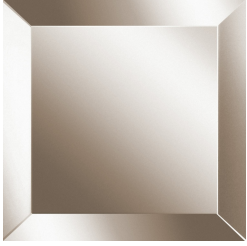

TRINIDAD
MIRRORS

roberto cavalli

HOME

INTERIORS

DESCRIPTION

Structure in multilayer wood. Natural, Bronzed or Smoked mirrors.
Metal details in the glossy or brushed finishings from the collection.

DIMENSIONS

MIRROR
C.TRI.511.A

L 200 D 4 H 175 CM

MIRROR
C.TRI.511.B

L 97 D 5 H 120 CM

MIRROR
C.TRI.511.C

L 81 D 10 H 100 CM

MIRROR
C.TRI.511.D

L 65 D 15 H 80 CM

MIRROR

MIRROR

Bronzed Mirror

Natural Mirror

Smoked Mirror

DECORATIVE ELEMENTS

METAL

Metal Black Chrome
- Glossy