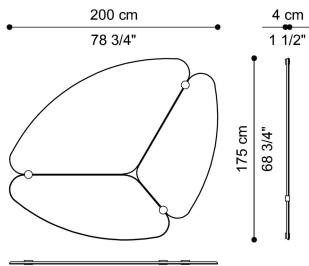

TRINIDAD
MIRRORS

roberto cavalli

HOME

INTERIORS

DESCRIPTION

Structure in multilayer wood. Natural, Bronzed or Smoked mirrors.
Metal details in the glossy or brushed finishings from the collection.

DIMENSIONS

MIRROR
C.TRI.511.A

L 200 D 4 H 175 CM

MIRROR
C.TRI.511.B

L 97 D 5 H 120 CM

MIRROR
C.TRI.511.C

L 81 D 10 H 100 CM

MIRROR
C.TRI.511.D

L 65 D 15 H 80 CM