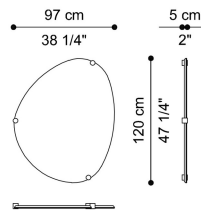

TRINIDAD
MIRRORS

roberto cavalli

HOME

INTERIORS

DESCRIPTION

Structure in multilayer wood. Natural, Bronzed or Smoked mirrors.
Metal details in the glossy or brushed finishings from the collection.

DIMENSIONS

MIRROR
C.TRI.511.A

L 200 D 4 H 175 CM

MIRROR
C.TRI.511.B

L 97 D 5 H 120 CM

MIRROR
C.TRI.511.C

L 81 D 10 H 100 CM

MIRROR
C.TRI.511.D

L 65 D 15 H 80 CM