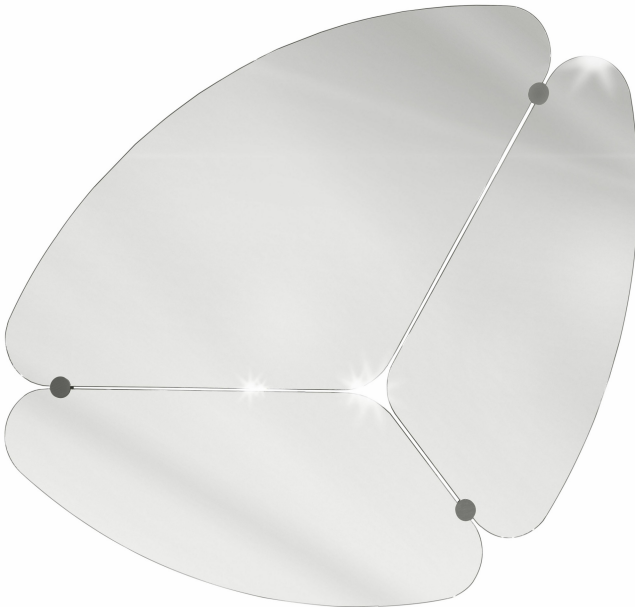

TRINIDAD
MIRRORS

roberto cavalli

HOME

INTERIORS

DESCRIPTION

Structure in multilayer wood. Natural, Bronzed or Smoked mirrors.
Metal details in the glossy or brushed finishings from the collection.

DIMENSIONS

MIRROR
C.TRI.511.A

L 200 D 4 H 175 CM

MIRROR
C.TRI.511.B

L 97 D 5 H 120 CM

MIRROR
C.TRI.511.C

L 81 D 10 H 100 CM

MIRROR
C.TRI.511.D

L 65 D 15 H 80 CM

MIRROR

MIRROR

Bronzed Mirror

Natural Mirror

Smoked Mirror

DECORATIVE ELEMENTS

METAL

Metal Black Chrome
- Glossy