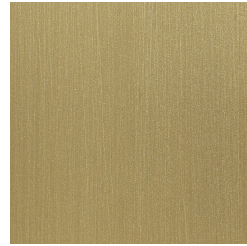

TRINIDAD
MIRRORS

roberto cavalli

HOME

INTERIORS

DESCRIPTION

Structure in multilayer wood. Natural, Bronzed or Smoked mirrors.
Metal details in the glossy or brushed finishings from the collection.

DIMENSIONS

MIRROR

MIRROR

Bronzed Mirror

Natural Mirror

Smoked Mirror

DECORATIVE ELEMENTS

METAL

Metal Black Chrome
- Glossy

Metal Brushed
Bronze

Metal Brushed Dark
Bronze

Metal Brushed Gold

Metal Chrome -
Glossy

Metal Gold - Glossy