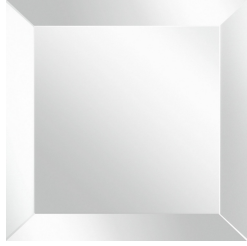

TRINIDAD
MIRRORS

roberto cavalli

HOME

INTERIORS

DESCRIPTION

Structure in multilayer wood. Natural, Bronzed or Smoked mirrors.
Metal details in the glossy or brushed finishings from the collection.

DIMENSIONS

MIRROR
C.TRI.511.A

L 200 D 4 H 175 CM

MIRROR
C.TRI.511.B

L 97 D 5 H 120 CM

MIRROR
C.TRI.511.C

L 81 D 10 H 100 CM

MIRROR
C.TRI.511.D

L 65 D 15 H 80 CM

MIRROR

MIRROR

Bronzed Mirror

Natural Mirror

Smoked Mirror

DECORATIVE ELEMENTS

METAL

Metal Black Chrome
- Glossy