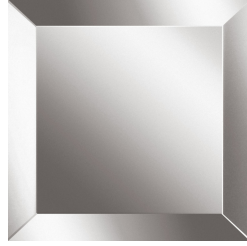

TRINIDAD
MIRRORS

roberto cavalli

HOME

INTERIORS

DESCRIPTION

Structure in multilayer wood. Natural, Bronzed or Smoked mirrors.
Metal details in the glossy or brushed finishings from the collection.

DIMENSIONS

MIRROR
C.TRI.511.A

L 200 D 4 H 175 CM

MIRROR
C.TRI.511.B

L 97 D 5 H 120 CM

MIRROR
C.TRI.511.C

L 81 D 10 H 100 CM

MIRROR
C.TRI.511.D

L 65 D 15 H 80 CM

MIRROR

MIRROR

Bronzed Mirror

Natural Mirror

Smoked Mirror

DECORATIVE ELEMENTS

METAL

Metal Black Chrome
- Glossy

Metal Brushed
Bronze

Metal Brushed Dark
Bronze

Metal Brushed Gold

Metal Chrome -
Glossy

Metal Gold - Glossy