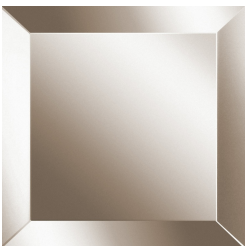

DESCRIPTION

Frame in multilayer wood available in metal Dark Bronze finishing. RC monogram engraved on the frame.
Mirror available in Natural, Bronzed or Smoked finishing.

DIMENSIONS

**MIRROR
C.KIE.511.A**

L 80 H 150 CM

**MIRROR
C.KIE.511.B**

L 50 H 150 CM

STRUCTURE

METAL

Metal Brushed Dark
Bronze

MIRROR

MIRROR

Bronzed Mirror

Natural Mirror

Smoked Mirror