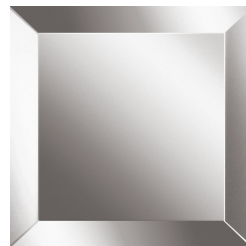

DESCRIPTION

Frame in multilayer wood available in metal Dark Bronze finishing. RC monogram engraved on the frame.
Mirror available in Natural, Bronzed or Smoked finishing.

DIMENSIONS

**MIRROR
C.KIE.511.A**

L 80 H 150 CM

**MIRROR
C.KIE.511.B**

L 50 H 150 CM

STRUCTURE

METAL

Metal Brushed Dark
Bronze

MIRROR

MIRROR

Bronzed Mirror

Natural Mirror

Smoked Mirror