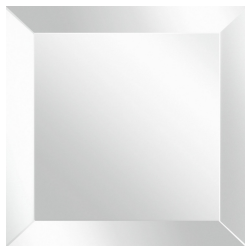

Natural Mirror