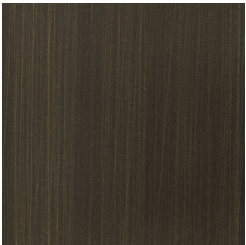

DESCRIPTION

Frame in multilayer wood available in metal Dark Bronze finishing. RC monogram engraved on the frame.
Mirror available in Natural, Bronzed or Smoked finishing.

DIMENSIONS

**MIRROR
C.KIE.511.A**

L 80 H 150 CM

**MIRROR
C.KIE.511.B**

L 50 H 150 CM

STRUCTURE

METAL

Metal Brushed Dark
Bronze

MIRROR

MIRROR

Bronzed Mirror

Natural Mirror

Smoked Mirror