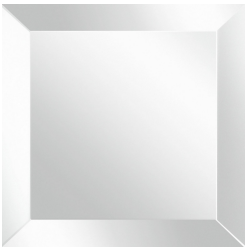

KELBIA
MIRRORS

roberto cavalli
HOME
INTERIORS

DESCRIPTION

Frame in multilayer wood covered in leather or fabric from the collection.
Brass panel in Brushed Dark Bronze finishing.
Natural, Bronzed or Smoked mirror.

DIMENSIONS

STANDING MIRROR
C.KEL.512.A

L 120 D 5 H 240 CM

STRUCTURE

METAL

**Metal Brushed Dark
Bronze**

MIRROR

MIRROR