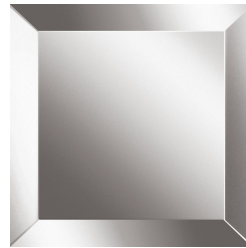

Smoked Mirror

UPHOLSTERY

FABRIC / LEATHER

[download the file in the product page](#)