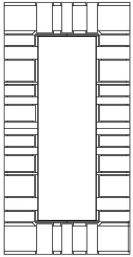

KELBIA
MIRRORS

roberto cavalli
HOME
INTERIORS

DESCRIPTION

Frame in multilayer wood covered in leather or fabric from the collection.
Brass panel in Brushed Dark Bronze finishing.
Natural, Bronzed or Smoked mirror.

DIMENSIONS

STANDING MIRROR
C.KEL.512.A

L 120 D 5 H 240 CM

STRUCTURE

METAL

**Metal Brushed Dark
Bronze**

MIRROR

MIRROR