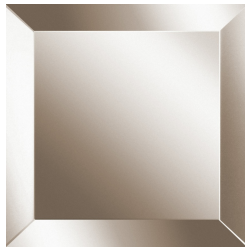

Bronzed Mirror