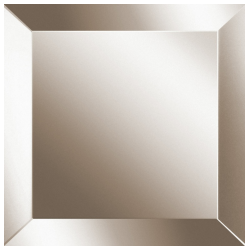

DESCRIPTION

Metal frame in the glossy or brushed finishings from the collection.
Natural, Bronzed or Smoked mirror.

DIMENSIONS

MIRROR
C.CAS.511.A

Ø 120 H 5 CM

FRAME

METAL

Metal Brushed Gold

Metal Brushed Dark Bronze

Metal Brushed Bronze

Metal Black Chrome - Glossy

Metal Chrome - Glossy

Metal Gold - Glossy

MIRROR

MIRROR

Natural Mirror

Bronzed Mirror

Smoked Mirror