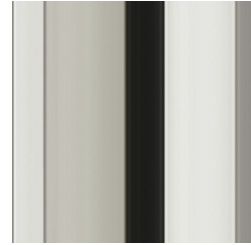

DESCRIPTION

Metal frame in the glossy or brushed finishings from the collection.
Natural, Bronzed or Smoked mirror.

DIMENSIONS

MIRROR
C.CAS.511.A

Ø 120 H 5 CM

FRAME

METAL

Metal Brushed Gold

Metal Brushed Dark Bronze

Metal Brushed Bronze

Metal Black Chrome - Glossy

Metal Chrome - Glossy

Metal Gold - Glossy

MIRROR

MIRROR

Natural Mirror

Bronzed Mirror

Smoked Mirror