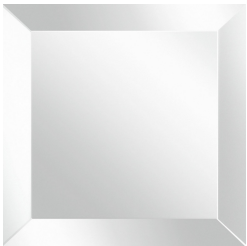

DESCRIPTION

Metal frame in the glossy or brushed finishings from the collection.
Natural, Bronzed or Smoked mirror.

DIMENSIONS

MIRROR
C.CAS.511.A

Ø 120 H 5 CM

FRAME

METAL

Metal Brushed Gold

Metal Brushed Dark Bronze

Metal Brushed Bronze

Metal Black Chrome - Glossy

Metal Chrome - Glossy

Metal Gold - Glossy

MIRROR

MIRROR

Natural Mirror

Bronzed Mirror

Smoked Mirror