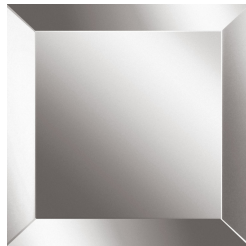

DESCRIPTION

Metal frame in the glossy or brushed finishings from the collection.
Natural, Bronzed or Smoked mirror.

DIMENSIONS

MIRROR
C.CAS.511.A

Ø 120 H 5 CM

FRAME

METAL

Metal Brushed Gold

Metal Brushed Dark Bronze

Metal Brushed Bronze

Metal Black Chrome - Glossy

Metal Chrome - Glossy

Metal Gold - Glossy

MIRROR

MIRROR

Natural Mirror

Bronzed Mirror

Smoked Mirror