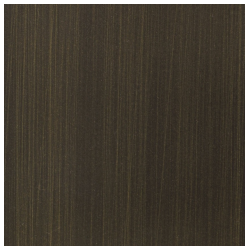

CAGE  
MIRRORS

roberto cavalli  
HOME  
INTERIORS

---

DESCRIPTION

Structure in multilayer wood, lacquered in the matt or glossy finishings from the collection.  
Decorative panel in laser-cut metal in the glossy or brushed finishings from the collection. Convex natural mirror.

Ivory lacquered  
wood - Glossy

Black lacquered  
wood - Glossy

White lacquered  
wood - Glossy

Dark Brown  
lacquered wood -  
Glossy

Desert lacquered  
wood - Matt

Ivory lacquered  
wood - Matt

Black lacquered  
wood - Matt

White lacquered  
wood - Matt

Dark Brown  
lacquered wood -  
Matt

---

MIRROR

MIRROR

Natural Mirror

---

FRAME

METAL

Metal Brushed Gold

Metal Brushed Dark  
Bronze

Metal Brushed  
Bronze

Metal Black Chrome  
- Glossy

Metal Chrome -  
Glossy

Metal Gold - Glossy