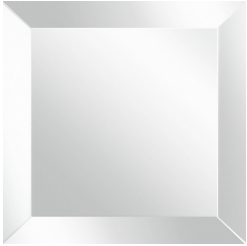

CAGE  
MIRRORS

roberto cavalli  
HOME  
INTERIORS

---

DESCRIPTION

Structure in multilayer wood, lacquered in the matt or glossy finishings from the collection.  
Decorative panel in laser-cut metal in the glossy or brushed finishings from the collection. Convex natural mirror.

---

DIMENSIONS

MIRROR  
C.CAG.511.A

Ø 120 H 8 CM

---

STRUCTURE

WOOD

Desert lacquered  
wood - Glossy

White lacquered  
wood - Matt

Dark Brown  
lacquered wood -  
Matt

---

MIRROR

MIRROR

Natural Mirror

---

FRAME