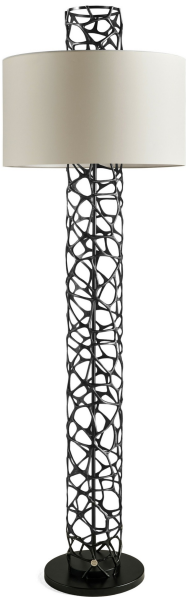

SIORAF.3
LIGHTS

SIORAF.3 LIGHTS

DESCRIPTION

Brass structure in Wrought Gold, Wrought Dark Bronze or matt Black finishing.
Shade in fabric col. Ivory.

DIMENSIONS

FLOOR LAMP
C.SI3.621.A

Ø 70 H 220 CM

STRUCTURE

METAL

Metal Black - Matt

Metal Wrought Gold

Metal Wrought Dark
Bronze