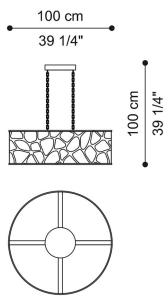

DESCRIPTION

Brass structure in Wrought Gold, Wrought Dark Bronze, or matt Black finishing.
Shade in fabric col. Ivory.

DIMENSIONS

CHANDELIER
C.SIO.611.A

Ø 100 H 100 CM

STRUCTURE

METAL

Metal Black - Matt