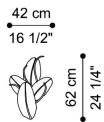

DESCRIPTION

Brass structure with Wrought Gold finishing.

DIMENSIONS

WALL LAMP
C.MAY.641.A

L 42 H 62 CM

STRUCTURE

METAL

Metal Wrought Gold