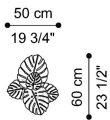

L 50 H 60 CM

STRUCTURE

METAL

Hammered Brass
Gold