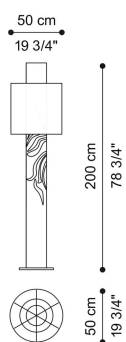

DESCRIPTION

Floor lamp made with a laser-cut brass pole (thickness: 25 mm).
Lampshade in Ivory silk coupled with flameproof PVC.
Interior with opaline plexiglass and 24 W strip LED.
Base in brass.

DIMENSIONS

FLOOR LAMP
C.LGI.621.A

Ø 50 H 200 CM