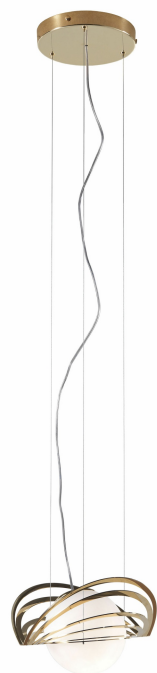

DARING.2
LIGHTS

roberto cavalli
HOME
INTERIORS

DESCRIPTION

Structure in metal with Chrome or Gold finishing.

DIMENSIONS

SUSPENSION LAMP
SINGLE SHAPE
C.DA2.611.A

L 29 D 31 H 130 CM

SUSPENSION LAMP
DOUBLE SHAPE
C.DA2.611.B

L 29 D 31 H 160 CM

STRUCTURE

METAL

Metal Chrome -
Glossy

Metal Gold - Glossy