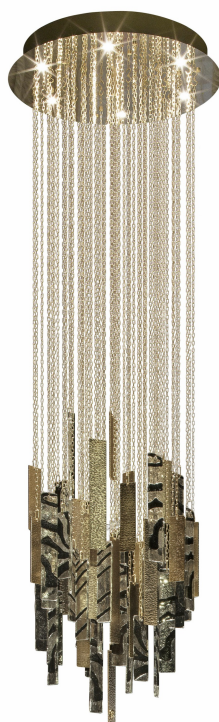

BATTEN
LIGHTS

roberto cavalli
HOME
INTERIORS

DESCRIPTION

Hanging elements in brass and blown glass.
Decorated plate and chains in Gold finishing.
Suitable dimension for ceiling height 300 cm.

DIMENSIONS

CHANDELIER C.BAT.611.A

Ø 80 H 120 CM

STRUCTURE

METAL

Metal Gold - Glossy