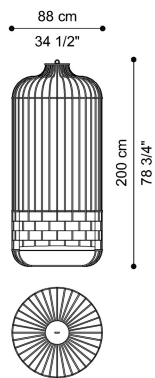

DIMENSIONS

SUSPENDED SEAT
SWING CHAIR
C.MAI.021.A

Ø 88 H 200 CM

STRUCTURE

OUTDOOR METAL

Outdoor metal
Micaceous Iron -
Matt

Outdoor metal
Micaceous White -
Matt

UPHOLSTERY