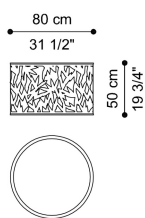

LACE  
LOW TABLES

roberto cavalli  
HOME  
INTERIORS

---

DESCRIPTION

Metal structure in the micaceous finishings from the collection.

Top in Clear, Bronzed or Smoked glass.

IMPORTANT: IT IS MANDATORY TO AVOID BAD WEATHER AND STORE THE PRODUCT IN A DRY AND VENTILATED AREA.  
WHEN NOT USED, IT IS ABSOLUTELY RECOMMENDED TO APPLY THE PROPER COVER ON THE PRODUCT TO PRESERVE THE QUALITY AND APPEARANCE OF THE STRUCTURE OVER TIME.  
COVER'S PRICE ON DEMAND.

---

DIMENSIONS

LOW TABLE

**C.LAC.031.A**

Ø 80 H 50 CM

---

BASE

OUTDOOR METAL