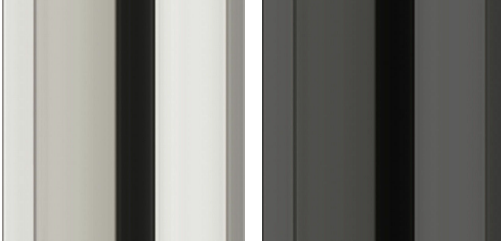

BASE

METAL

Metal Chrome -
Glossy

Metal Black Chrome
- Glossy

UPHOLSTERY

FABRIC / LEATHER

[download the file in the product page](#)