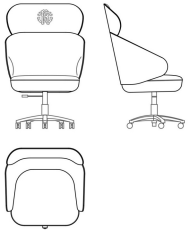

KEY WEST
HOME OFFICE

roberto cavalli
HOME
INTERIORS

DESCRIPTION

Structure in multilayer wood and foam.
Upholstery in fabric or leather from the collection.
Optional RC Snake embroidery on headrest cushion (available on leather only).
Optional back in wood, veneered in glossy Grey/Rose Carbalho or Eucalyptus fris e.
Adjustable swivel base in metal in Black Chrome or Chrome finishing.

DIMENSIONS

EXECUTIVE CHAIR
ADJUSTABLE SWIVEL BASE
C.KEY.421.A

L 76 D 71 H 110 CM

OPTIONAL

WOODEN BACK
GREY CARBALHO VENEERED - GLOSSY | ROSE
CARBALHO VENEERED - GLOSSY | EUCALYPTUS
FRIS E VENEERED - GLOSSY
C.COM.961.A8X