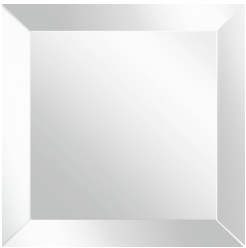

MIRROR

MIRROR

Natural Mirror

UPHOLSTERY

FABRIC / LEATHER

[download the file in the product page](#)