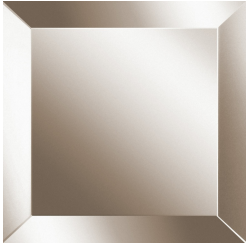

SAHARA.3
NIGHT STORAGE UNITS

DESCRIPTION

Structure in multilayer wood.
Top and sides covered in bevelled Natural, Bronzed or Smoked mirror.
Drawers and base veneered in glossy Oak Dyed Wengé.
Inner cover in microfibre.
Metal feet in the glossy or brushed finishings from the collection.
RC monogram and Jewel handles in cast brass available in Gold or Platinum finishing.

DIMENSIONS

NIGHT TABLE
C.SA3.321.A

L 66 D 50 H 60 CM

DRAWERS/BASE

WOOD

Oak Dyed Wengé Veneered Wood

Oak veneered Dyed
Wengé wood -
Glossy

SIDES/TOP

MIRROR

Mirror

Bronzed Mirror

Natural Mirror

Smoked Mirror

FEET

METAL

Brushed Metal