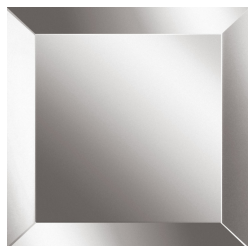

DESCRIPTION

Structure in multilayer wood.

Top and sides covered in Natural, Bronzed or Smoked bevelled mirror.

Engraved drawers and base covered in plain leather from the collection or lacquered in the glossy finishings from the collection.

Inner cover in microfibre.

Metal feet in the glossy or brushed finishings from the collection.

DIMENSIONS

NIGHT TABLE

C.SAH.321.A

L 66 D 50 H 60 CM

SIDES/TOP

MIRROR

Bronzed Mirror

Natural Mirror

Smoked Mirror

FEET

METAL

Metal Black Chrome - Glossy

Metal Brushed Bronze

Metal Brushed Dark Bronze