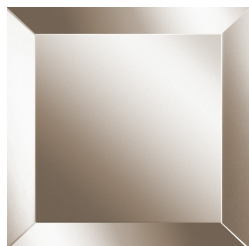

DESCRIPTION

Structure in multilayer wood.

Top and sides covered in Natural, Bronzed or Smoked bevelled mirror.

Engraved drawers and base covered in plain leather from the collection or lacquered in the glossy finishings from the collection.

Inner cover in microfibre.

Metal feet in the glossy or brushed finishings from the collection.

DIMENSIONS

NIGHT TABLE

C.SAH.321.A

L 66 D 50 H 60 CM

SIDES/TOP

MIRROR

Bronzed Mirror

Natural Mirror

Smoked Mirror

FEET

METAL

Metal Black Chrome - Glossy

Metal Brushed Bronze

Metal Brushed Dark Bronze