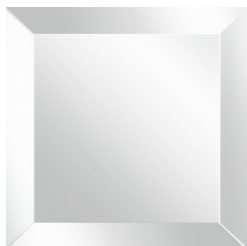

Natural Mirror