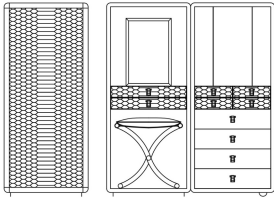

GRANDTOUR
NIGHT STORAGE UNITS

roberto cavalli
HOME
INTERIORS

GRANDTOUR NIGHT STORAGE UNITS

DESCRIPTION

Structure in multilayer wood.
Exterior and drawers front covered in leather from the collection. Optional hexagonal or lozenge quilted leather.
Interior covered in silk from the collection.
Metal frame in the glossy or brushed finishings from the collection.
Jewel handles in cast brass available in Gold or Platinum finishing.
Stool included (L 52,5 D 34 H 52 cm).

DIMENSIONS

TRAVEL WARDROBE
STOOL L 52,5 D 34 H 52 CM INCLUDED
C.GRA.361.A

L 80 D 65 H 150 CM

OPTIONAL

HEXAGONAL QUILTING
AVAILABLE ONLY ON PLAIN LEATHER - FOR
STRUCTURE AND N. 6 DRAWERS FRONT
C.COM.887.WMX