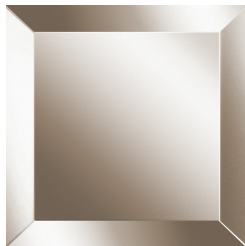

### DESCRIPTION

Structure in multilayer wood, veneered in glossy Oak Dyed Wengé, Grey/Rose Carbalho or Eucalyptus frisé, or lacquered in the glossy finishings from the collection, or covered in bevelled Natural, Bronzed or Smoked mirror.  
Drawers with inner lining in microfibre. Jewel handles in cast brass available in Gold or Platinum finishing.  
Optional marble top. Available on demand in onyx from the collection.  
Sandblasted RC monogram on top for mirror version only.

White lacquered  
wood - Glossy

Dark Brown  
lacquered wood -  
Glossy

Oak veneered Dyed  
Weng  wood -  
Glossy

MIRROR

Natural Mirror

Bronzed Mirror

Smoked Mirror