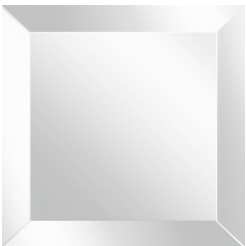

### DESCRIPTION

Structure in multilayer wood, veneered in glossy Oak Dyed Wengé, Grey/Rose Carbalho or Eucalyptus frisé, or lacquered in the glossy finishings from the collection, or covered in bevelled Natural, Bronzed or Smoked mirror.  
Drawers with inner lining in microfibre. Jewel handles in cast brass available in Gold or Platinum finishing.  
Optional marble top. Available on demand in onyx from the collection.  
Sandblasted RC monogram on top for mirror version only.

White lacquered  
wood - Glossy

Dark Brown  
lacquered wood -  
Glossy

Oak veneered Dyed  
Weng  wood -  
Glossy

MIRROR

Natural Mirror

Bronzed Mirror

Smoked Mirror