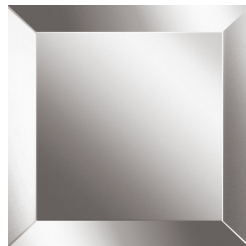

### DESCRIPTION

Structure in multilayer wood, veneered in glossy Oak Dyed Wengé, Grey/Rose Carbalho or Eucalyptus frisé, or lacquered in the glossy finishings from the collection, or covered in bevelled Natural, Bronzed or Smoked mirror.  
Drawers with inner lining in microfibre. Jewel handles in cast brass available in Gold or Platinum finishing.  
Optional marble top. Available on demand in onyx from the collection.  
Sandblasted RC monogram on top for mirror version only.

White lacquered  
wood - Glossy

Dark Brown  
lacquered wood -  
Glossy

Oak veneered Dyed  
Weng  wood -  
Glossy

MIRROR

Natural Mirror

Bronzed Mirror

Smoked Mirror