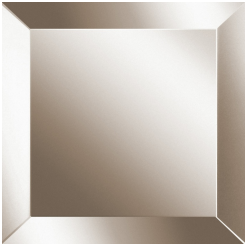

DORIAN.2

NIGHT STORAGE UNITS

Bronzed Mirror