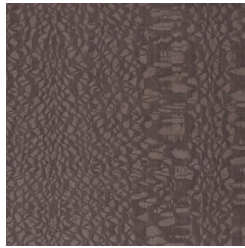

## NIGHT STORAGE UNITS

Bronzed Mirror

Natural Mirror

Smoked Mirror

#### Carbalho Veneered Wood

Grey Carbalho  
veneered wood -  
Glossy

Rose Carbalho  
veneered wood -  
Glossy