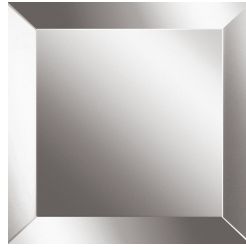

Smoked Mirror