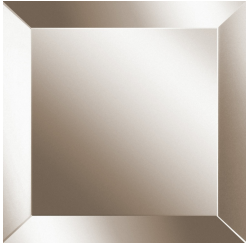

Structure in multilayer wood, veneered in glossy Oak Dyed Wengé, Grey/Rose Carbalho or Eucalyptus fris , or lacquered in the glossy finishings from the collection, or covered in bevelled Natural, Bronzed or Smoked mirror.

Drawer with inner lining in microfibre. Jewel handles in cast brass available in Gold or Platinum finishing.

Optional marble top. Available on demand in onyx from the collection.

Sandblasted RC monogram on top for mirror version only.

STRUCTURE

MIRROR

Bronzed Mirror

Natural Mirror

Smoked Mirror

WOOD

Black lacquered wood - Glossy

Dark Brown lacquered wood - Glossy