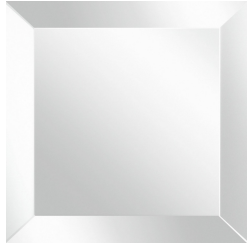

Structure in multilayer wood, veneered in glossy Oak Dyed Wengé, Grey/Rose Carbalho or Eucalyptus fris , or lacquered in the glossy finishings from the collection, or covered in bevelled Natural, Bronzed or Smoked mirror.

Drawer with inner lining in microfibre. Jewel handles in cast brass available in Gold or Platinum finishing.

Optional marble top. Available on demand in onyx from the collection.

Sandblasted RC monogram on top for mirror version only.

STRUCTURE

MIRROR

Bronzed Mirror

Natural Mirror

Smoked Mirror

WOOD

Black lacquered wood - Glossy

Dark Brown lacquered wood - Glossy