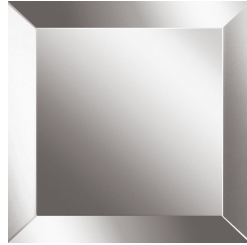

Structure in multilayer wood, veneered in glossy Oak Dyed Wengé, Grey/Rose Carbalho or Eucalyptus fris , or lacquered in the glossy finishings from the collection, or covered in bevelled Natural, Bronzed or Smoked mirror.

Drawer with inner lining in microfibre. Jewel handles in cast brass available in Gold or Platinum finishing.

Optional marble top. Available on demand in onyx from the collection.

Sandblasted RC monogram on top for mirror version only.

STRUCTURE

MIRROR

Bronzed Mirror

Natural Mirror

Smoked Mirror

WOOD

Black lacquered wood - Glossy

Dark Brown lacquered wood - Glossy