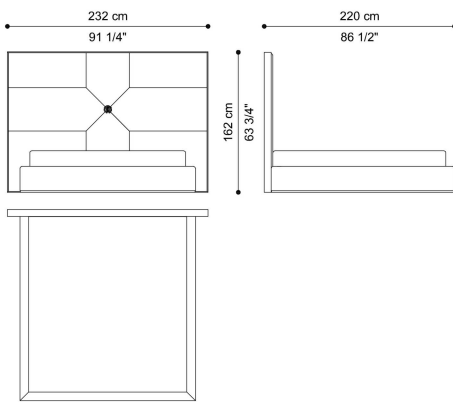

SPRINGS
BEDS

roberto cavalli
HOME
INTERIORS

DESCRIPTION

Structure in beech wood and foam.
Metal frame in Chrome finishing or in the brushed finishings from the collection.
Upholstery in fabric or leather from the collection. Optional hexagonal quilting.
JC7 RC brass plate in Gold or Platinum finishing at the centre of the headboard.

DIMENSIONS

BED
FOR MATTRESS 180X200 CM "SOFFIO" SLATTED
BED BASE INCLUDED IN THE PRICE
C.SPN.312.A

L 232 D 220 H 162 CM

BED
FOR MATTRESS 200X200 CM "SOFFIO" SLATTED
BED BASE INCLUDED IN THE PRICE
C.SPN.312.B

L 232 D 220 H 162 CM

BED
HEADBOARD FOR MATTRESS 200X200 CM
C.SPN.312.C

L 232 D 5 H 162 CM

BED
BEDFRAME FOR MATTRESS 200X200 CM "SOFFIO"
SLATTED BED BASE INCLUDED IN THE PRICE
C.SPN.312.D

L 223 D 215 H 33 CM

BED
HEADBOARD FOR MATTRESS 180X200 CM
C.SPN.312.E

L 232 D 5 H 162 CM

BED
BEDFRAME FOR MATTRESS 180X200 CM "SOFFIO"
SLATTED BED BASE INCLUDED IN THE PRICE
C.SPN.312.F

L 203 D 215 H 33 CM

OPTIONAL

HEXAGONAL QUILTING
AVAILABLE ONLY ON PLAIN LEATHER AND FABRIC
C.COM.887.QMX