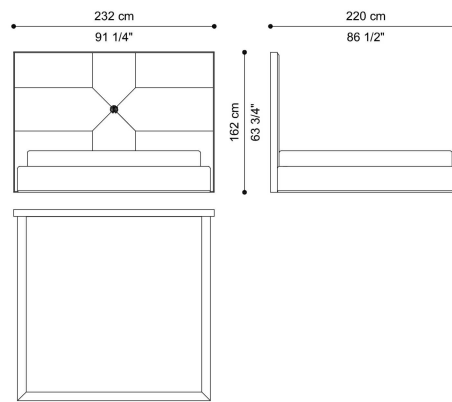

SPRINGS
BEDS

roberto cavalli
HOME
INTERIORS

DESCRIPTION

Structure in beech wood and foam.
Metal frame in Chrome finishing or in the brushed finishings from the collection.
Upholstery in fabric or leather from the collection. Optional hexagonal quilting.
JC7 RC brass plate in Gold or Platinum finishing at the centre of the headboard.

DIMENSIONS

BED
FOR MATTRESS 180X200 CM "SOFFIO" SLATTED
BED BASE INCLUDED IN THE PRICE
C.SPN.312.A

L 232 D 220 H 162 CM

BED
FOR MATTRESS 200X200 CM "SOFFIO" SLATTED
BED BASE INCLUDED IN THE PRICE
C.SPN.312.B

L 232 D 220 H 162 CM

BED
HEADBOARD FOR MATTRESS 200X200 CM
C.SPN.312.C

L 232 D 5 H 162 CM

BED
BEDFRAME FOR MATTRESS 200X200 CM "SOFFIO"
SLATTED BED BASE INCLUDED IN THE PRICE
C.SPN.312.D

L 223 D 215 H 33 CM

BED
HEADBOARD FOR MATTRESS 180X200 CM
C.SPN.312.E

L 232 D 5 H 162 CM

BED
BEDFRAME FOR MATTRESS 180X200 CM "SOFFIO"
SLATTED BED BASE INCLUDED IN THE PRICE
C.SPN.312.F

L 203 D 215 H 33 CM

OPTIONAL

HEXAGONAL QUILTING
AVAILABLE ONLY ON PLAIN LEATHER AND FABRIC
C.COM.887.QMX