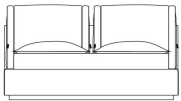

DIMENSIONS

BED
FOR MATTRESS 180X200 CM "SOFFIO" SLATTED
BED BASE INCLUDED IN THE PRICE
C.SMO.312.A

L 200 D 240 H 100 CM

BED
FOR MATTRESS 200X200 CM "SOFFIO" SLATTED
BED BASE INCLUDED IN THE PRICE
C.SMO.312.B