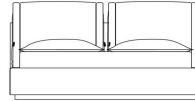

DIMENSIONS

BED
FOR MATTRESS 180X200 CM "SOFFIO" SLATTED
BED BASE INCLUDED IN THE PRICE
C.SMO.312.A

L 200 D 240 H 100 CM

BED
FOR MATTRESS 200X200 CM "SOFFIO" SLATTED
BED BASE INCLUDED IN THE PRICE
C.SMO.312.B