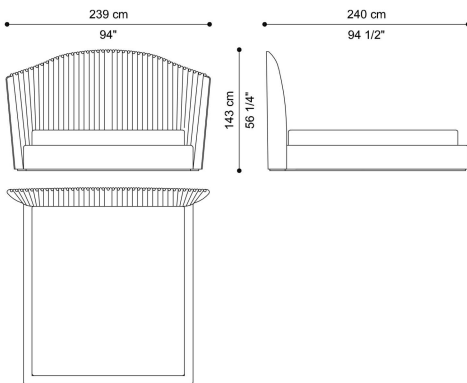

DIMENSIONS

BED
FOR MATTRESS 180X200 CM "SOFFIO" SLATTED
BED BASE INCLUDED IN THE PRICE
C.SHA.312.A

L 335 D 240 H 114 CM

BED
FOR MATTRESS 200X200 CM "SOFFIO" SLATTED
BED BASE INCLUDED IN THE PRICE
C.SHA.312.B

L 335 D 240 H 114 CM

BED
FOR MATTRESS 180X200 CM "SOFFIO" SLATTED
BED BASE INCLUDED IN THE PRICE
C.SHA.312.C

L 239 D 240 H 143 CM

BED
FOR MATTRESS 200X200 CM "SOFFIO" SLATTED
BED BASE INCLUDED IN THE PRICE
C.SHA.312.D

L 259 D 240 H 143 CM

DECORATIVE ELEMENTS

METAL

Metal Brushed Dark
Bronze

Metal Brushed Gold

Metal Chrome -
Glossy

Metal Black Chrome
- Glossy

Metal Gold - Glossy