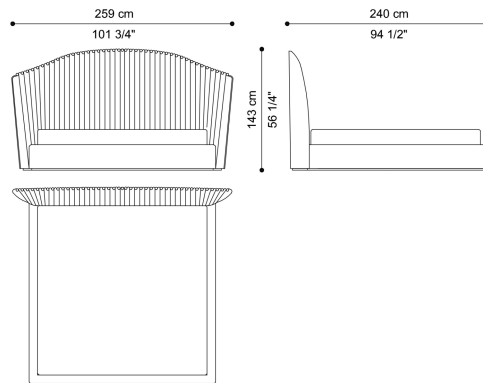

DIMENSIONS

BED
FOR MATTRESS 180X200 CM "SOFFIO" SLATTED
BED BASE INCLUDED IN THE PRICE
C.SHA.312.A

L 335 D 240 H 114 CM

BED
FOR MATTRESS 200X200 CM "SOFFIO" SLATTED
BED BASE INCLUDED IN THE PRICE
C.SHA.312.B

L 335 D 240 H 114 CM

BED
FOR MATTRESS 180X200 CM "SOFFIO" SLATTED
BED BASE INCLUDED IN THE PRICE
C.SHA.312.C

L 239 D 240 H 143 CM

BED
FOR MATTRESS 200X200 CM "SOFFIO" SLATTED
BED BASE INCLUDED IN THE PRICE
C.SHA.312.D

L 259 D 240 H 143 CM

DECORATIVE ELEMENTS

METAL

Metal Brushed Dark
Bronze

Metal Brushed Gold

Metal Chrome -
Glossy

Metal Black Chrome
- Glossy

Metal Gold - Glossy