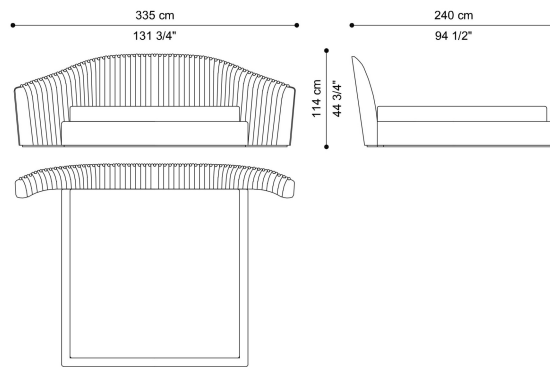

SHARPEI
BEDS

roberto cavalli
HOME
INTERIORS

DESCRIPTION

Structure in poplar wood and foam.
Upholstery in fabric (silk excluded) or leather from the collection.
Decorative metal spheres in the glossy or brushed finishings from the collection (Brushed Bronze excluded).

DIMENSIONS

BED
FOR MATTRESS 180X200 CM "SOFFIO" SLATTED
BED BASE INCLUDED IN THE PRICE
C.SHA.312.A

L 335 D 240 H 114 CM

BED
FOR MATTRESS 200X200 CM "SOFFIO" SLATTED
BED BASE INCLUDED IN THE PRICE
C.SHA.312.B

L 335 D 240 H 114 CM

BED
FOR MATTRESS 180X200 CM "SOFFIO" SLATTED
BED BASE INCLUDED IN THE PRICE
C.SHA.312.C

L 239 D 240 H 143 CM

BED
FOR MATTRESS 200X200 CM "SOFFIO" SLATTED
BED BASE INCLUDED IN THE PRICE
C.SHA.312.D

L 259 D 240 H 143 CM

DECORATIVE ELEMENTS

METAL

Metal Brushed Dark
Bronze

Metal Brushed Gold

Metal Chrome -
Glossy

Metal Black Chrome
- Glossy

Metal Gold - Glossy