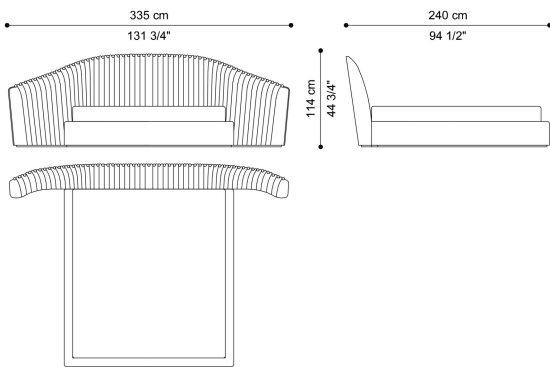

SHARPEI
BEDS

roberto cavalli
HOME
INTERIORS

DESCRIPTION

Structure in poplar wood and foam.
Upholstery in fabric (silk excluded) or leather from the collection.
Decorative metal spheres in the glossy or brushed finishings from the collection (Brushed Bronze excluded).

DIMENSIONS

BED
FOR MATTRESS 180X200 CM "SOFFIO" SLATTED
BED BASE INCLUDED IN THE PRICE
C.SHA.312.A

L 335 D 240 H 114 CM

BED
FOR MATTRESS 200X200 CM "SOFFIO" SLATTED
BED BASE INCLUDED IN THE PRICE
C.SHA.312.B

L 335 D 240 H 114 CM

BED
FOR MATTRESS 180X200 CM "SOFFIO" SLATTED
BED BASE INCLUDED IN THE PRICE
C.SHA.312.C

L 239 D 240 H 143 CM

BED
FOR MATTRESS 200X200 CM "SOFFIO" SLATTED
BED BASE INCLUDED IN THE PRICE
C.SHA.312.D

L 259 D 240 H 143 CM

DECORATIVE ELEMENTS

METAL

Metal Brushed Dark
Bronze

Metal Brushed Gold

Metal Chrome -
Glossy

Metal Black Chrome
- Glossy

Metal Gold - Glossy