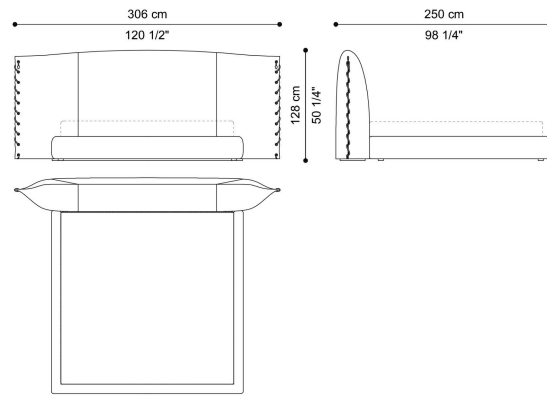

DIMENSIONS

BED
for mattress 180 x 200 cm "Soffio" Slatted bed
base included in the price
C.NIL.312.A

L 286 D 249 H 128 CM

BED
for mattress 200 x 200 cm "Soffio" Slatted bed
base included in the price
C.NIL.312.B