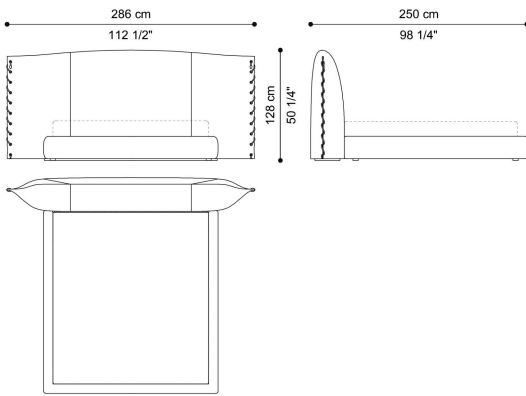

DIMENSIONS

BED
for mattress 180 x 200 cm "Soffio" Slatted bed
base included in the price
C.NIL.312.A

L 286 D 249 H 128 CM

BED
for mattress 200 x 200 cm "Soffio" Slatted bed
base included in the price
C.NIL.312.B