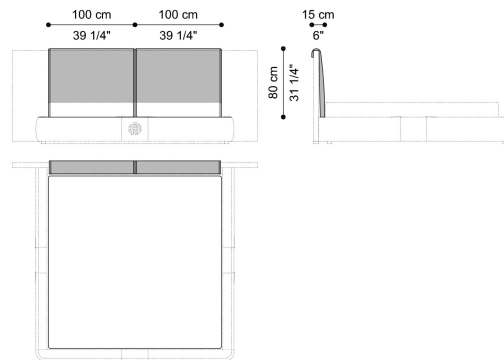

NR. 02 CUSHIONS FOR HEADBOARD
FABRIC CAT. C
C.MOE.81A.BIX