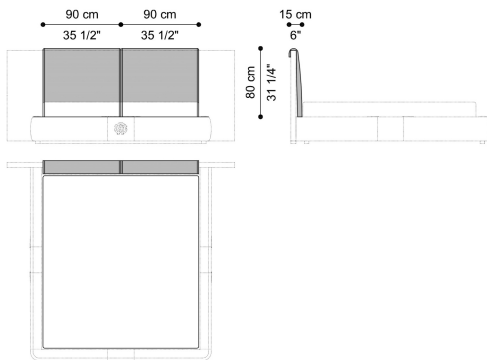

NR. 02 CUSHIONS FOR HEADBOARD
FABRIC CAT. A
C.MOE.81A.AGX