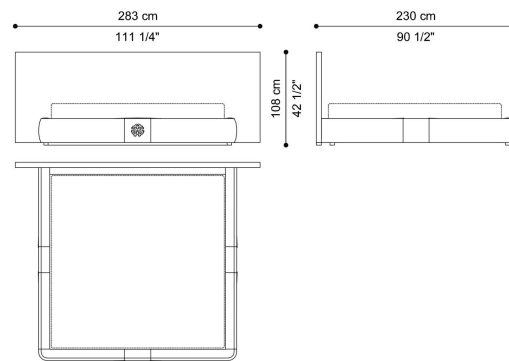

DIMENSIONS

BED
FOR MATTRESS 180X200 CM "SOFFIO" SLATTED
BED BASE INCLUDED IN THE PRICE
C.MOE.312.A

L 263 D 230 H 108 CM

BED
FOR MATTRESS 200X200 CM "SOFFIO" SLATTED
BED BASE INCLUDED IN THE PRICE
C.MOE.312.B

L 283 D 230 H 108 CM

OPTIONAL

LOGO
RC SNAKE EMBROIDERY - ON LEATHER AND
SELECTED FABRICS ONLY (1 SIDE)
C.COM.841.CMX

RC BRASS PLATE "JC7"
GOLD OR PLATINUM FINISHINGS
C.COM.935.CMX

NR. 02 CUSHIONS FOR HEADBOARD
LEATHER CAT. A
C.MOE.81A.AAX