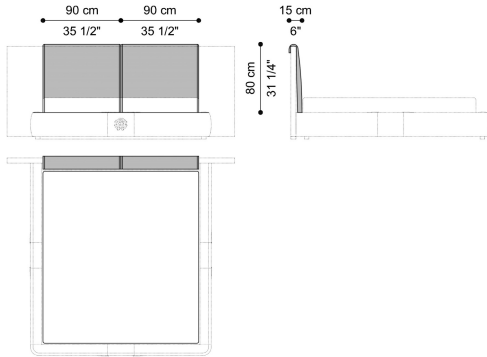

DIMENSIONS

BED
FOR MATTRESS 180X200 CM "SOFFIO" SLATTED
BED BASE INCLUDED IN THE PRICE
C.MOE.312.A

L 263 D 230 H 108 CM

BED
FOR MATTRESS 200X200 CM "SOFFIO" SLATTED
BED BASE INCLUDED IN THE PRICE
C.MOE.312.B

L 283 D 230 H 108 CM

OPTIONAL

LOGO
RC SNAKE EMBROIDERY - ON LEATHER AND
SELECTED FABRICS ONLY (1 SIDE)
C.COM.841.CMX

RC BRASS PLATE "JC7"
GOLD OR PLATINUM FINISHINGS
C.COM.935.CMX

NR. 02 CUSHIONS FOR HEADBOARD
LEATHER CAT. A
C.MOE.81A.AAX