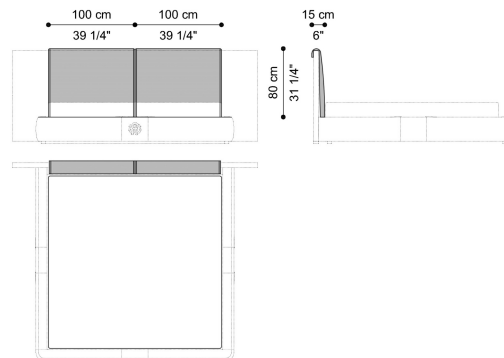

NR. 02 CUSHIONS FOR HEADBOARD
LEATHER CAT. A
C.MOE.81A.BAX