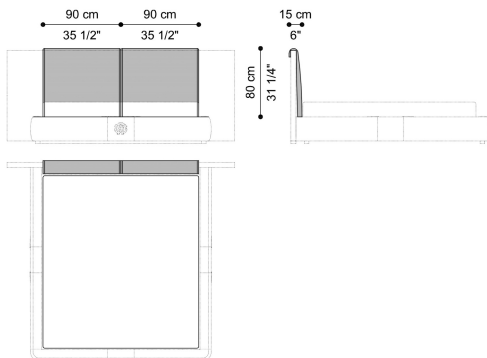

NR. 02 CUSHIONS FOR HEADBOARD
FABRIC CAT. C
C.MOE.81A.AIX