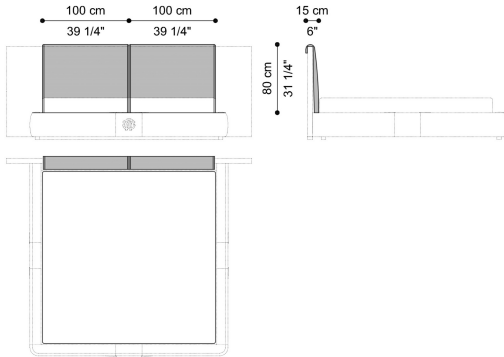

NR. 02 CUSHIONS FOR HEADBOARD
LEATHER CAT. B
C.MOE.81A.BBX