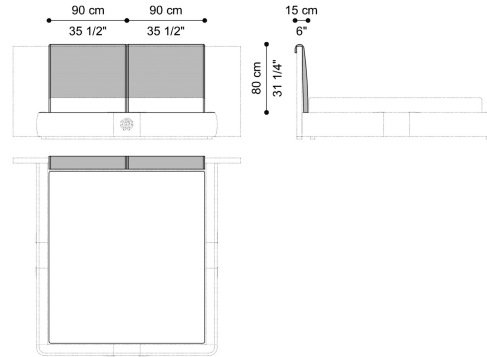

NR. 02 CUSHIONS FOR HEADBOARD
LEATHER CAT. B
C.MOE.81A.ABX