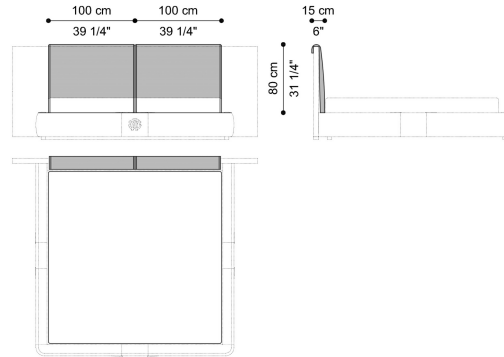

NR. 02 CUSHIONS FOR HEADBOARD
FABRIC CAT. A
C.MOE.81A.BGX