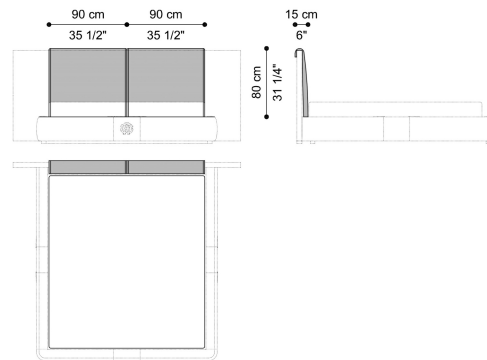

NR. 02 CUSHIONS FOR HEADBOARD
FABRIC CAT. B
C.MOE.81A.AHX