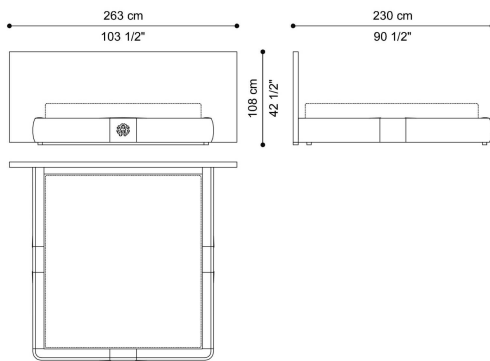

DIMENSIONS

BED
FOR MATTRESS 180X200 CM "SOFFIO" SLATTED
BED BASE INCLUDED IN THE PRICE
C.MOE.312.A

L 263 D 230 H 108 CM

BED
FOR MATTRESS 200X200 CM "SOFFIO" SLATTED
BED BASE INCLUDED IN THE PRICE
C.MOE.312.B

L 283 D 230 H 108 CM

OPTIONAL

LOGO
RC SNAKE EMBROIDERY - ON LEATHER AND
SELECTED FABRICS ONLY (1 SIDE)
C.COM.841.CMX

RC BRASS PLATE "JC7"
GOLD OR PLATINUM FINISHINGS
C.COM.935.CMX

NR. 02 CUSHIONS FOR HEADBOARD
LEATHER CAT. A
C.MOE.81A.AAX