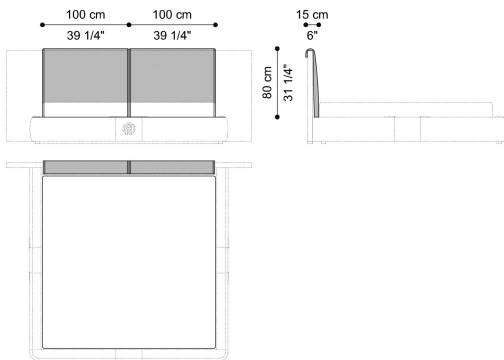

NR. 02 CUSHIONS FOR HEADBOARD
FABRIC CAT. B
C.MOE.81A.BHX