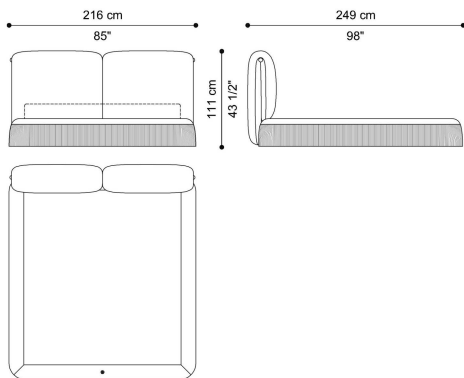

MALAWI
BEDS

roberto cavalli
HOME
INTERIORS

DESCRIPTION

Structure in poplar wood and foam.
Upholstery in leather from the collection (only in suitable/plain leathers).
Bedframe with leather fringes.
Optional RC Snake embroidery on headboard cushions (n. 2).
Metal decorative nailheads in Gold finishing.

DIMENSIONS

BED
FOR MATTRESS 180X200 CM "SOFFIO" SLATTED
BED BASE INCLUDED IN THE PRICE
C.MAW.312.A

L 216 D 249 H 111 CM

BED
FOR MATTRESS 200X200 CM "SOFFIO" SLATTED
BED BASE INCLUDED IN THE PRICE
C.MAW.312.B

L 236 D 249 H 111 CM

OPTIONAL

LOGO
RC SNAKE EMBROIDERY - ON LEATHER AND
SELECTED FABRICS ONLY (1 SIDE)
C.COM.841.CMX

DECORATIVE ELEMENTS

METAL

Metal Gold - Glossy

UPHOLSTERY

FABRIC / LEATHER