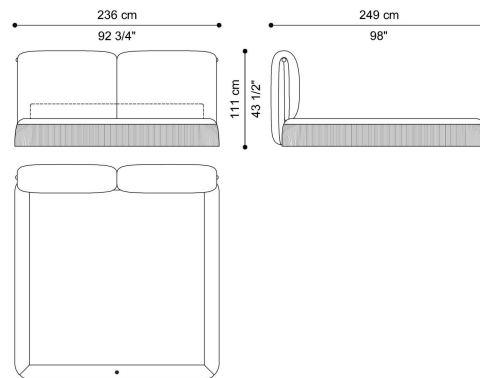

MALAWI
BEDS

roberto cavalli
HOME
INTERIORS

DESCRIPTION

Structure in poplar wood and foam.
Upholstery in leather from the collection (only in suitable/plain leathers).
Bedframe with leather fringes.
Optional RC Snake embroidery on headboard cushions (n. 2).
Metal decorative nailheads in Gold finishing.

DIMENSIONS

BED
FOR MATTRESS 180X200 CM "SOFFIO" SLATTED
BED BASE INCLUDED IN THE PRICE
C.MAW.312.A

L 216 D 249 H 111 CM

BED
FOR MATTRESS 200X200 CM "SOFFIO" SLATTED
BED BASE INCLUDED IN THE PRICE
C.MAW.312.B

L 236 D 249 H 111 CM

OPTIONAL

LOGO
RC SNAKE EMBROIDERY - ON LEATHER AND
SELECTED FABRICS ONLY (1 SIDE)
C.COM.841.CMX

DECORATIVE ELEMENTS

METAL

Metal Gold - Glossy

UPHOLSTERY

FABRIC / LEATHER