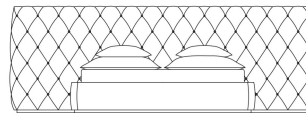

BED
for mattress 180 x 200 cm "Soffio" Slatted bed
base included in the price

C.LIM.312.A

L 330 D 240 H 120 CM

BED
for mattress 200 x 200 cm "Soffio" Slatted bed
base included in the price

C.LIM.312.B

L 350 D 240 H 120 CM