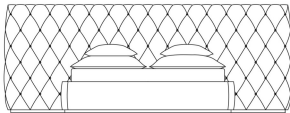

BED
for mattress 180 x 200 cm "Soffio" Slatted bed
base included in the price

C.LIM.312.A

L 330 D 240 H 120 CM

BED
for mattress 200 x 200 cm "Soffio" Slatted bed
base included in the price

C.LIM.312.B

L 350 D 240 H 120 CM