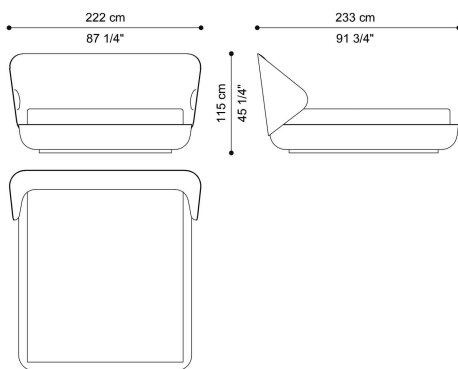

## DIMENSIONS

BED  
FOR MATTRESS 180X200 CM "SOFFIO" SLATTED  
BED BASE INCLUDED IN THE PRICE  
**C.KEY.312.A**

L 222 D 233 H 115 CM

BED  
FOR MATTRESS 200X200 CM "SOFFIO" SLATTED  
BED BASE INCLUDED IN THE PRICE  
**C.KEY.312.B**

L 242 D 233 H 115 CM

---

**BASE**

**WOOD**

Black lacquered  
wood - Matt

---

**UPHOLSTERY**

**FABRIC / LEATHER**