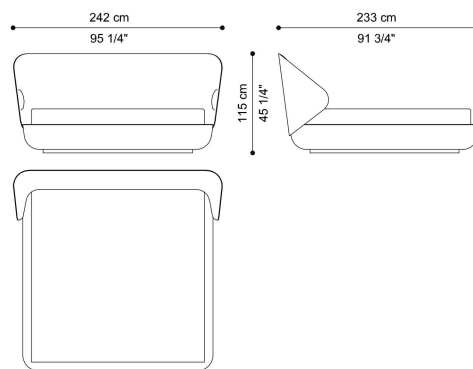

## DIMENSIONS

BED  
FOR MATTRESS 180X200 CM "SOFFIO" SLATTED  
BED BASE INCLUDED IN THE PRICE  
**C.KEY.312.A**

L 222 D 233 H 115 CM

BED  
FOR MATTRESS 200X200 CM "SOFFIO" SLATTED  
BED BASE INCLUDED IN THE PRICE  
**C.KEY.312.B**

L 242 D 233 H 115 CM

---

**BASE**

**WOOD**

Black lacquered  
wood - Matt

---

**UPHOLSTERY**

**FABRIC / LEATHER**